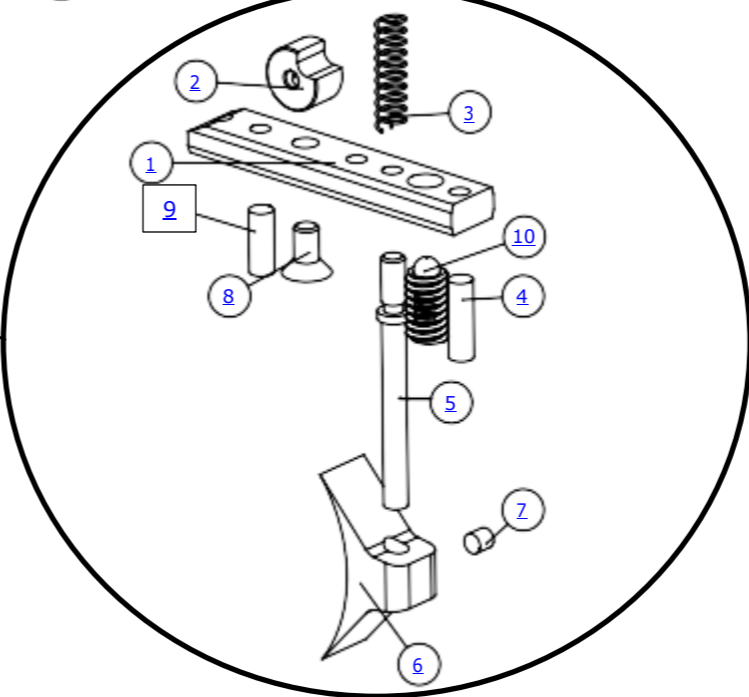

ITEM NO.	PART NUMBER	DESCRIPTION	QTY.
1	FX10335	Brass Adapter	1
2	FX19109	O-ring 4,0x1,5 NBR70	2
3	FX2570	Washer 10x4,2x0,5	8
4	FX19790	O-ring 10x1,5 NBR 90	1
5	FX19697-1	Regulator Housing	2
6	FX19225	O-ring 7,5x2,0 NBR70	1
7	FX20400	Plastic Gasket for Piston	1
8	FX19731	O-ring 2,0x1,0 NBR90	1
9	FX19695	Regulator Screw	1

ITEM NO.	PART NUMBER	DESCRIPTION	QTY.
1	FX20333	Triggercatch Dreamline, Standard	1
2	FX11525	Trigger Wheel	1
3	FX11504	Spring 0,32x3,2x14,4	1
4	FX11508	Grub Screw M3x10	1
5	FX19809	Trigger pin	1
6	FX19136	Adjustable trigger blade	1
7	FX12035	Grub screw M2,5x2,5	1
8	FX2504	Countersunk screw M3x6	1
9	FX19742	Grub screw M3x8	1
10	FX11062	Adj screw second stage	1