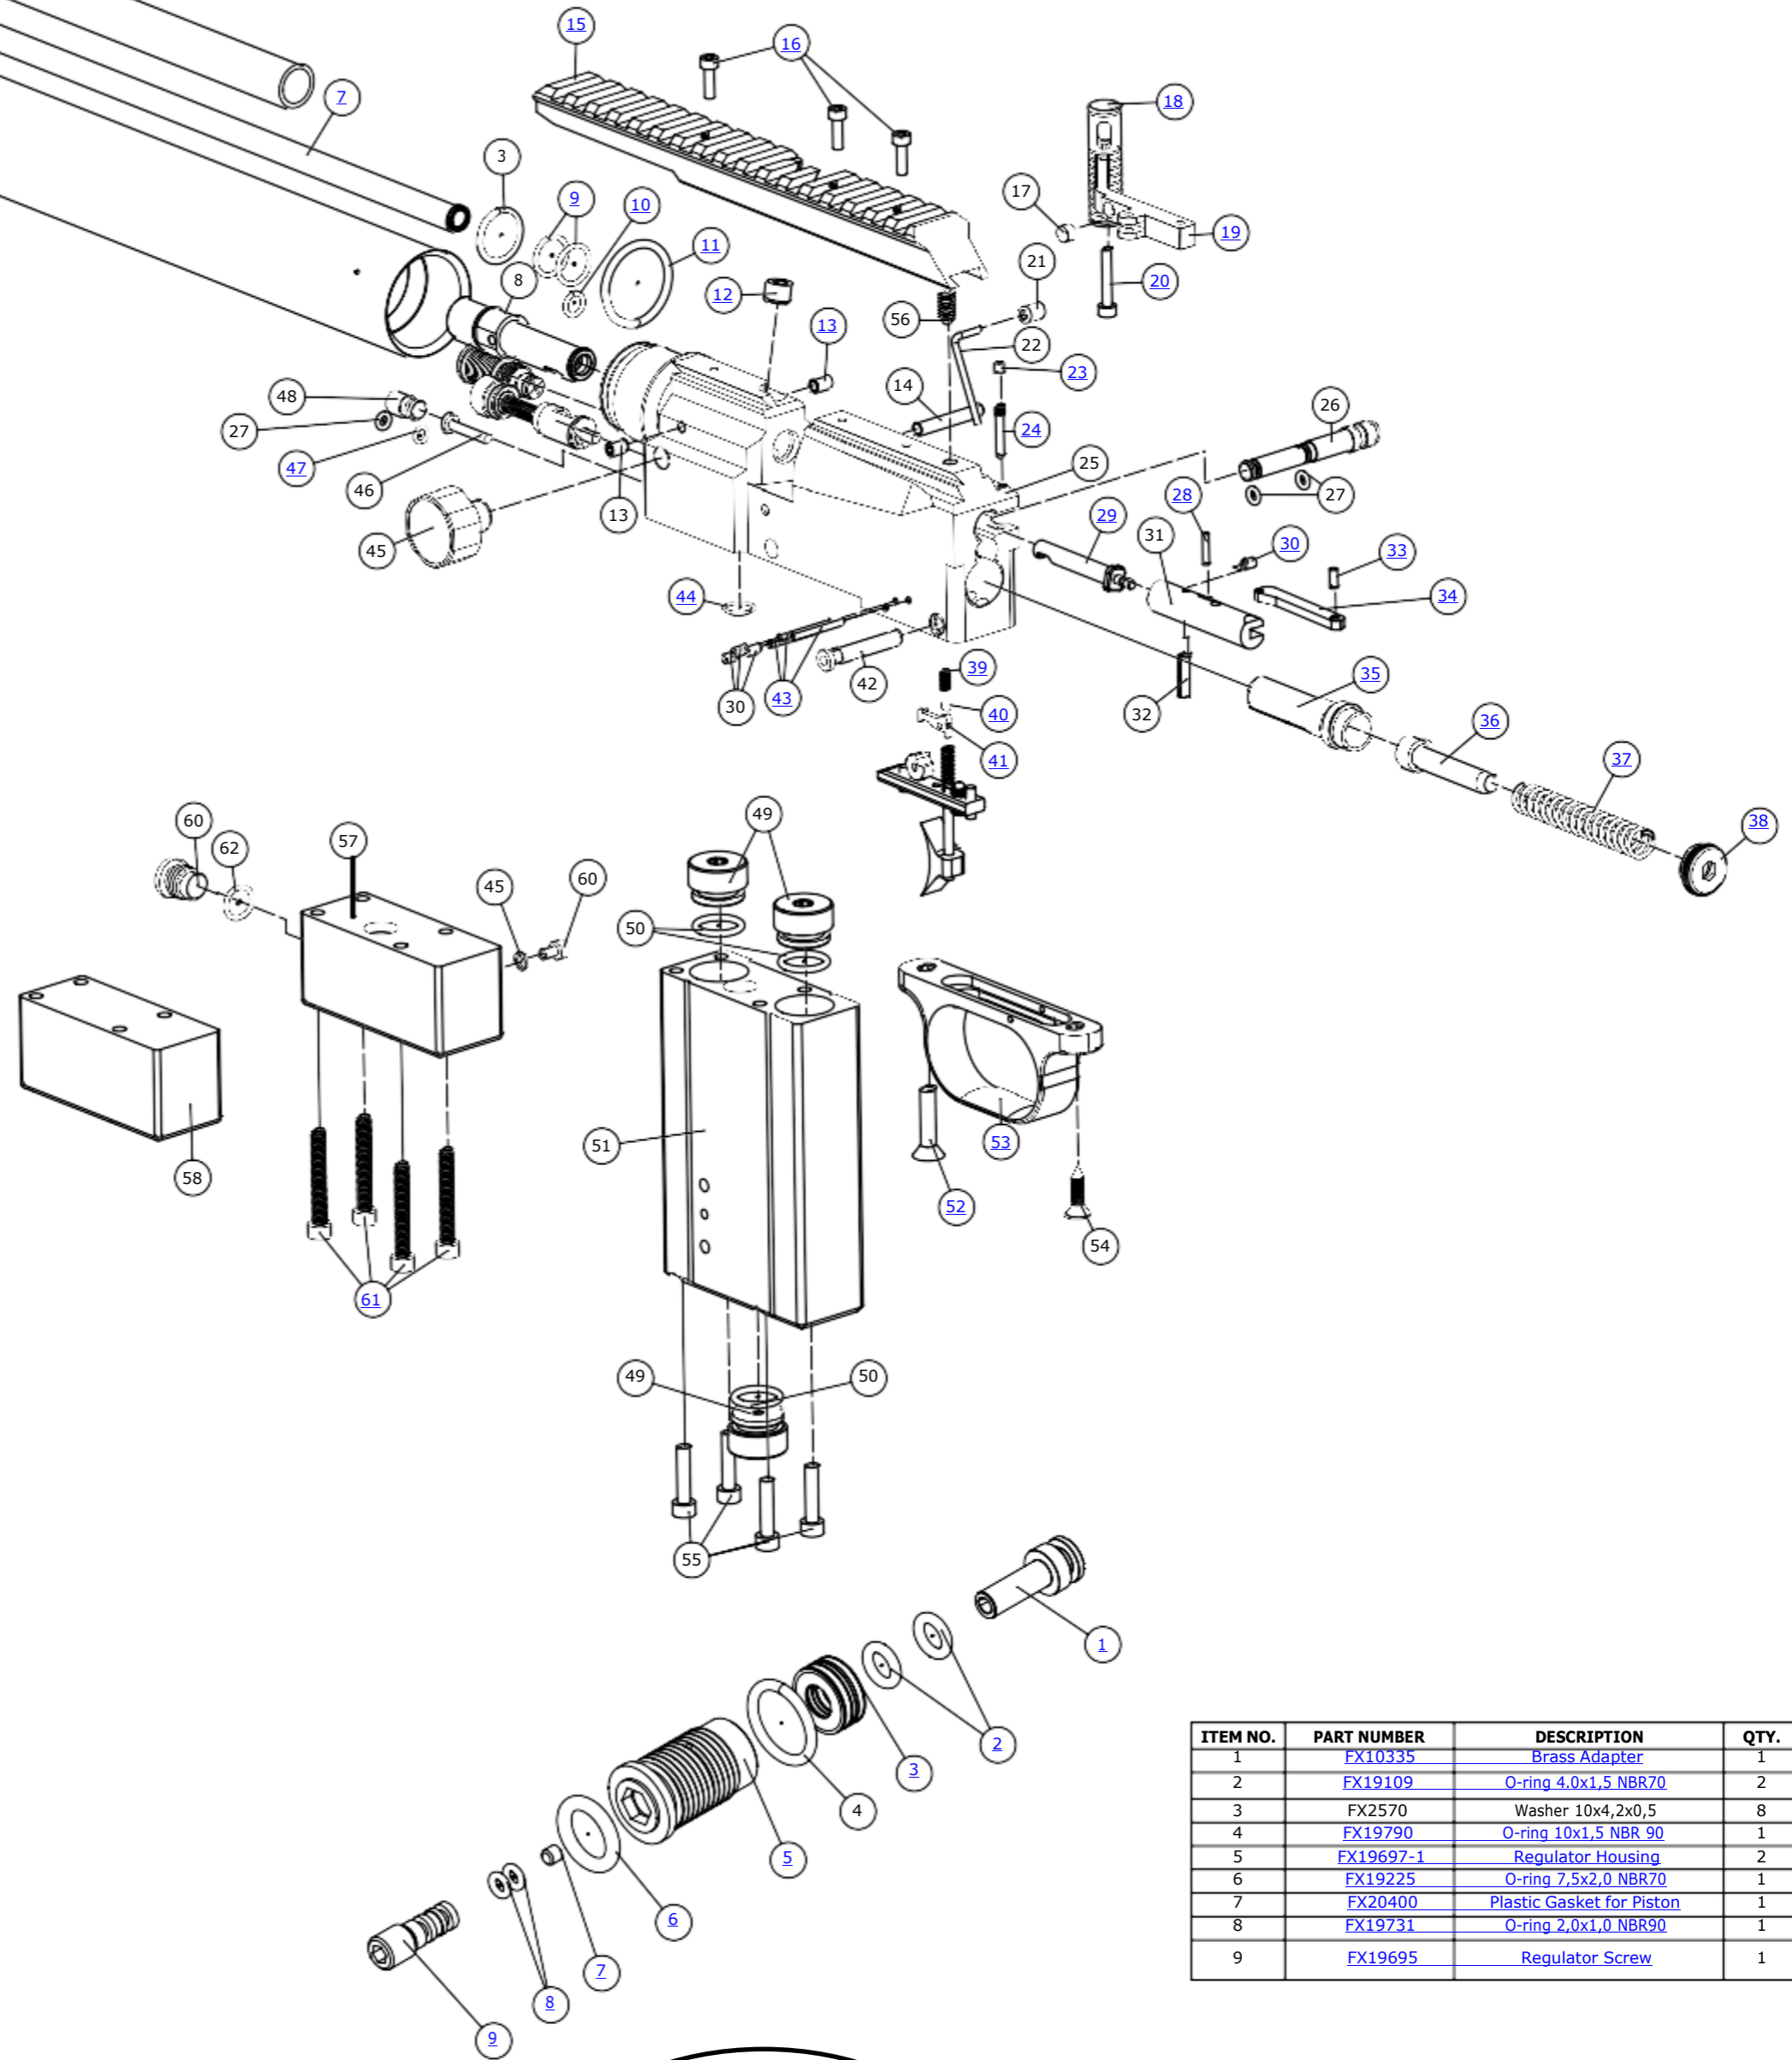

ITEM NO.	PART NUMBER	DESCRIPTION	QTY.
1	FX20945	Muzzle Thread Cover Dynamic	1
2	FX21754	Muzzle adaptor DRS	1
3	FX19950	O-ring 14,0x2,0 NBR70	2
4	FX21728	Tube 450mm DRS	1
5	FX19969	Liner lock .22	1
6	FX19973	Barrel housing 14x1x435mm	1
7	FX19965	STX Liner .22 500mm Superior	1
8	FX21603	Barrel inlet .22 DRS	1
9	FX5167	O-ring 10,5x1,5 NBR70	2
10	FX19726	O-ring 5,5 x 1,5 NBR70	1
11	FX19485	O-ring 23,0x2,5 NBR70	2
12	FX19955	Grub screw M8x6	1
13	FX2501	Cup point grub screw M4x6	2
14	FX19716	Grub screw M4x25	1
15	FX21780C	Dovetail to Picatinny rail low	1
16	FX2527	Socket head cap screw M3x10	3
17	FX16100	Magnet 3x5	1
18	FX19611	Side lever handle B2-WC-IM	1
19	FX20064	Sidelever Dreamline	1
20	FX11060	Socket head cap screw M3x18	1
21	FX11200	Safety knob	1
22	FX11625	Safety lever 27,5mm	1
23	FX2562	Cup point grub screw M3x3	1
24	FX19034	Grub screw M3 - Special	1
25	FX21725	Barrel housing DRS	1
26	FX21733	Fillprobe MKIII	1
27	FX5190	O-ring 3,0x1,5 NBR70	3
28	FX19213	Cylindrical pin 2h6x10	1
29	FX20919	Pellet Probe .22 Dynamic	1
30	FX16092	Grub screw M3x4	4
31	FX21730	Carrier DRS	1
32	FX19490	Cylindrical pin 3h6x14	1
33	FX19026	Cylindrical pin 2,5m6x6	1
34	FX19935	Linkage Crown	1
35	FX19039	Hammer v7	1
36	FX11540	Hammer weight	1
37	FX2604	Hammerspring 52mm	1
38	FX11541	Hammer spring adjuster	1
39	FX11501	Spring 0,5x2,5x6,1	1
40	FX4066	Steel ball 3mm	1
41	FX20394	Trigger Sear Dreamline, Crown 2023	1
42	FX20056	Safety Pivot Bullpip	1
43	FX11502	Cylindrical pin 2h6x20	3
44	FX19117	O-ring 8,0x1,0 NBR70	1
45	FX19774	Pressure Gauge 23mm 250bar	1
46	FX19329	Inlet valve rod "gold"	1
47	FX5165	O-ring 3,0x1,2 NBR70	1
48	FX21732	Brass plug DRS	1
49	FX21731	Plug for DRS Plenum	3
50	FX19226	O-ring 12,0 x 2,0 NBR70	3
51	FX21729	Magazine Plenum DRS	1
52	FX5185	Countersunk screw M5x18	1
53	FX15008	Straight Trigger Guard	1
54	FX11622	Screw coned 4,2x16mm	1
55	FX5193	Screw M4x18	4
56	FX10374	Second stage trigger screw M5	1
57	FX21762	Pellet Plenum DRS	1
58	FX21763	12 fpe Plenum DRS	1
59	FX19715-1	Socket head cap screw M3x5	1
60	FX19035	Plug 1/8"	1
61	FX2536	Screw M4x30	4
62	FX5166	O-ring 8,0x1,5 NBR70	1

Match Grade Trigger DRS Complete