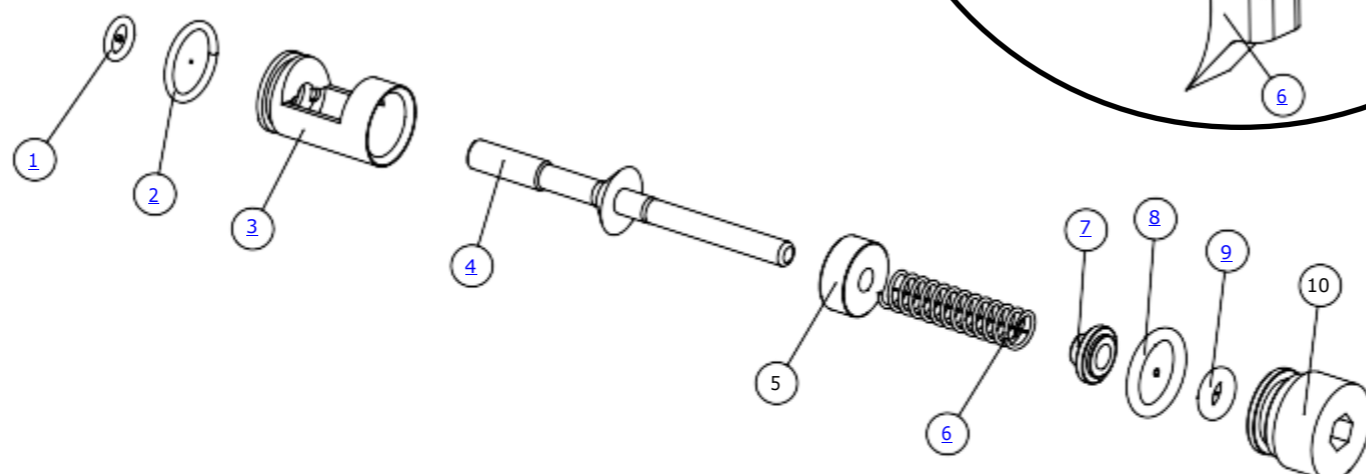

ITEM NO.	PART NUMBER	DESCRIPTION	QTY.
1	FX5158	O-ring 3,5x1,0 NBR70	1
2	FX19108	O-ring 8,0x1,0 NBR90	1
3	FX20923C	Valve seat Dynamic	1
4	FX20924C	Valve pin Dynamic	1
5	FX20926	Valve seal Dynamic	1
6	FX19850	Spring 0,5x4,0x20	1
7	FX20959	Spring seat 3,1mm Dynamic	1
8	FX5166	O-ring 8,0x1,5 NBR70	1
9	FX15016	O-ring 2,9x1,78 NBR70	1
10	FX21726	Valve Housing DRS	1

FXairguns