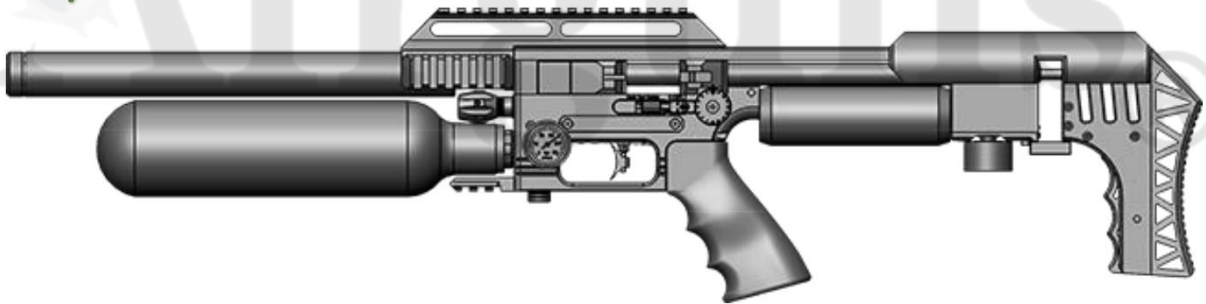

Model	Website	Date	Revision	Revision date
FX Impact M3	https://europeairguns.com/en	2023-12-16	EN.23.12	2023-12-16

Go to the list and click to go directly to the spare part at the webshop! **Worldwide shipping!**

To find out more visit <https://europeairguns.com>

If there is a spare part that is missing, please contact us here: <https://europeairguns.com/en/contact-us>