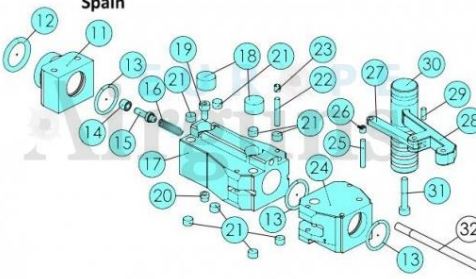

[REF: FX20602](#)

[KIT FX impact M3
cocking block](#)