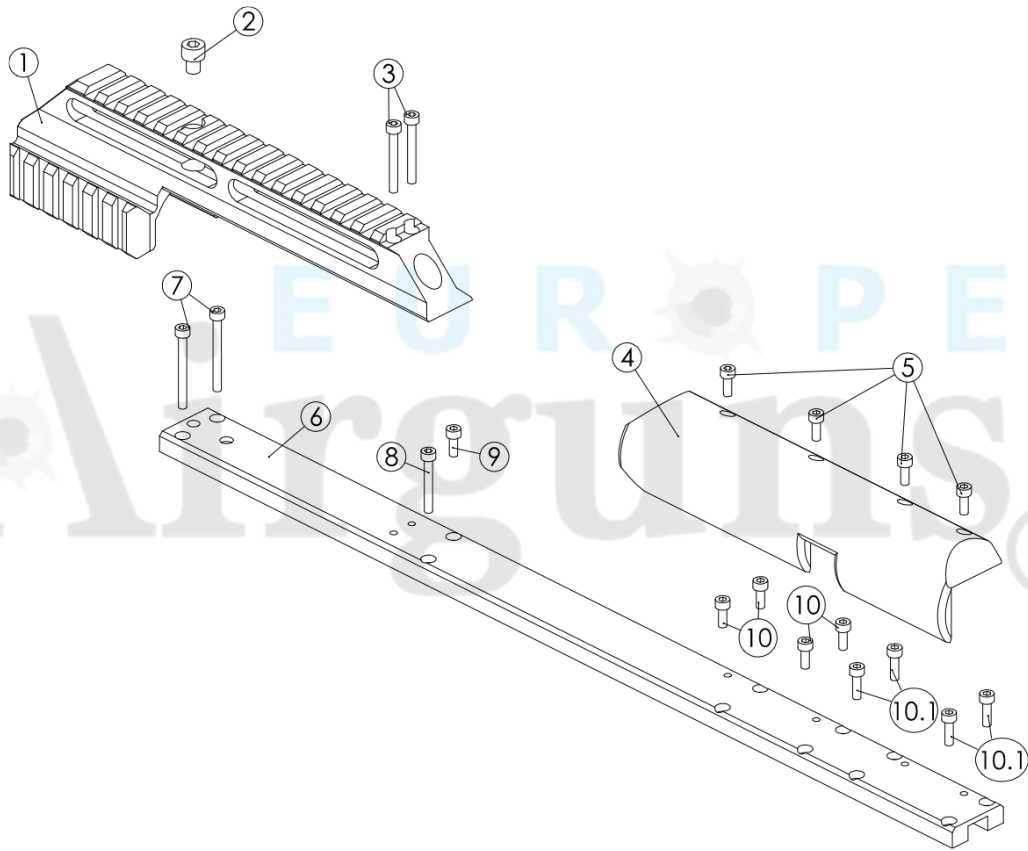

A

B

Model	Website	Date	Revision	Revision date
FX Impact M3	https://europeairguns.com/en	2023-12-16	EN.23.12	2023-12-16

E

F

NO	ART. NO	DESCRIPTION	NO	ART. NO	DESCRIPTION
A1	FX19644	Rail Picatinny x3 Impact Black	C55	FX20271	Hammer weight Power Plenum
A2	FX19684	Socket head cap screw M5x8	C56	FX2604	Hammerspring 52mm
A3	FX2554	Socket head cap screw M3x25	D57	FX10287	Trigger block Impact M3 Black
A4	FX19779	Cheek piece for Impact (january 2019)	D57	FX10285	Trigger block Impact M3 Bronze
A5	FX12610	Socket head cap screw M3x8	D58	FX19762	X-ring 3.63x2.62 NBR 70
A6	FX19642	Guiding Plate Impact	D59	FX19775-250	Manometer 28mm with black cover 250bar
A7	FX11506	Socket head cap screw M3x30	D59	FX19775-300	Manometer 28mm with black cover 300bar
A8	FX19740	Socket head cap screw M3x22	D60	FX19776	Sleeve for manometer black Impact MKII
A9	FX12610	Socket head cap screw M3x8	D61	FX10336	Safety Impact M3
A10	FX12610	Socket head cap screw M3x8	D62	FX2504	Countersunk screw M3x6
A10.1	FX2527	Socket head cap screw M3x10	D63	FX4066	Steel ball 3mm
B11	FX10339	Rear Support Impact M3 *Replaced by FX20678	D64	FX11501	Spring 0,5x2,5x6,1
B11*	FX20678	Carbon Front Support Impact	D65	FX2561	Dog point grub screw M3x5
B12	FX12045	O-ring 13.95x2.62 NBR 70	D66	FX4066	Steel ball 3mm
B13	FX19718	O-ring 14x1,5 NBR 70	D67	FX5565	Spring 0,32x2,5x4,8
B14	FX10323	Sleeve spring pin Reloadingblock Impact M3	D68	FX19715	Socket head cap screw M3x5
B15	FX10322	Spring pin reloadingblock Impact M3	D69	FX19736	Plastic Washer 5,3x3,1x1
B16	FX17046	Spring 0,5x3,5x15	D70	FX2561	Dog point grub screw M3x5
B17	FX10299C	Reloading block Impact M3 Complete	D71	FX2501	Grub screw M4x6
B18	FX19653	Puck 9,9	D72	FX4535	Socket head cap screw M5x14
B19	FX19713	Socket head cap screw M3x6	D73	FX19609	Spring holder Impact
B20	FX19676	Sleeve reloading	D74	FX19710	Houge Grip Rubber AR15
B21	FX19652	Puck 5,0	D75	FX19743	Socket head cap screw M6x20
B22	FX3010	CPK 2,5m6x16	D76	FX19682	Socket head cap screw M3x16
B23	FX2562	Cup point grub screw M3x3	D77	FX16303	Quick connector short
B24	FX10300	Rear support Impact M3	D77.1	FX19720	O-ring 10x1 NBR 90
B25	FX3010	CPK 2,5m6x16	D77.2	FX5107	O-ring 2,9x1,78 PUR 90
B26	FX2562	Cup point grub screw M3x3	D77.3	FX19005	Inlet valve rod - Blue
B27	FX19021	Side lever linkage	D78	FX4528	O-ring 7.66x1.78 NBR70
B28	FX10340	Sidelever Impact M3	D79	FX19910	Dust Cover - Quick Connection
B29	FX19026	Cylindrical pin 2,5m6x6	D80	FX19689	Trigger guard Impact, black
B30	FX10301	Side lever handle Impact M3	D81	FX11501	Spring 0,5x2,5x6,1
B31	FX11060	Socket head cap screw M3x18	D82	FX4066	Steel ball 3mm
B32	FX19667	Reloading Bar	D83	FX10310	Power adjuster Impact M3
B33	FX19612	Pellet probe guide	D84	FX2508	Countersunk screw M3x10
B34	FX19614	Pellet probe holder	D85	FX19040	Cylindrical pin 2m6x23,5
B35	FX19601	Cylindrical pin 2h6x6	D86	FX19693	Impact sprintholder
B36	FX2505	Countersunk screw m4x10	D87	FX2504	Countersunk screw M3x6
B37	FX19641	Pellet probe Impact .177	D88	N/A	N/A
B37	FX19620	Pellet probe Impact .22	D89	FX5105	O-ring 9,3 x 2,4 NBR 90
B37	FX19621	Pellet probe Impact .25	D90	-	Brass washer Impact M3, 1.7mm – 2.1mm
B37	FX19619	Pellet probe Impact .30	D89	FX19703	O-ring 10x2 NBR 70
B37	FX19798	Pellet probe Impact .35	D90	-	Brass washer Impact M3, 1.2mm – 1.6mm
B38	FX19643	Grub screw, Feeding pin, M4,	D91	FX7984	Socket head cap screw M3x6
C39	Support page	See schematic "Impact Barrel kit"	D92	FX5120	O-ring 2,5 x 1,5 NBR 70
C40	Support page	See schematic "Bottle"	D93	FX19736	Plastic Washer 5,3x3,1x1
C41	FX10290	Valve Pin Bushing Impact M3	D94	FX19761	O-ring 2,2x1 NBR 70
C42	FX19717	Countersunk screw m6x8	D95	FX10335	Brass adapter Impact M3
C43	FX10327	Valve adjuster knob Impact M3	D95.1	FX10335	Brass adapter Impact M3
C44	FX16092	Grub screw M3x4	D96	FX19950	O-ring 14x2 NBR 70
C45	FX19227	Rubber ball 4,0mm NBR75	D97	FX20540	Bottle connector Impact M3 cpl.
C46	FX5110	Rubberball 4,75 NBR75	D98	FX11507	Rubber/Steel Washer
C47	FX10325	Valve stop piston Impact M3	E99	FX19647	Valverod (complete valve)
C48	FX20277	Valve adjuster screw	E100	FX19763	O-ring 9x1,5 NBR90
C49	FX19722	O-ring 9x1,5 NBR 70	E101	FX10338	Valvetube End, Power Plenum Impact M3
C50	FX19616	Valvestop Impact	E102	FX19105	O-ring 25,0x2,5 NBR 70
C51	FX1301	Spring 0,75x5,95x45	E103	FX19768	O-ring 2.84x2.62 PUR90
C51	FX2602	Spring 1x6,2x45 (harder spring on .22 sniper)	E104	FX19726	O-ring 5.5x1.5 NBR70
C52	FX19604	Hammerseat	E105	FX19761	O-ring 2,2x1 NBR 70
C52	FX20392-C	Hammerseat Impact .35 cpl	E105.1	FX20275	Valvepin complete Impact, Power Plenum
C53	FX20272	Hammer Sleeve, Impact, Power Plenum	E105.2	FX19603	Valve nut impact
C54	FX20270	Hammer V2 Power Plenum	E106	FX10337	Valvetube Power Plenum Impact M3