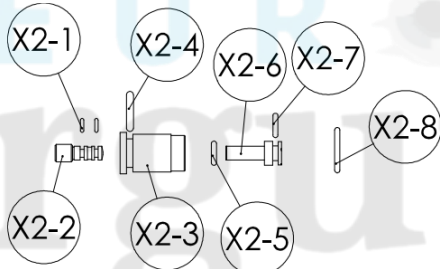

A

B

Model	Website	Date	Revision	Revision date
FX Impact M3	https://europeairguns.com/en	2023-12-16	EN.23.12	2023-12-16

E

F

NO	ART. NO	DESCRIPTION	NO	ART. NO	DESCRIPTION
A1	FX19644	Rail Picatinny x3 Impact Black	C55	FX20271	Hammer weight Power Plenum
A2	FX19684	Socket head cap screw M5x8	C56	FX2604	Hammerspring 52mm
A3	FX2554	Socket head cap screw M3x25	D57	FX10287	Trigger block Impact M3 Black
A4	FX19779	Cheek piece for Impact (january 2019)	D57	FX10285	Trigger block Impact M3 Bronze
A5	FX12610	Socket head cap screw M3x8	D58	FX19762	X-ring 3.63x2.62 NBR 70
A6	FX19642	Guiding Plate Impact	D59	FX19775-250	Manometer 28mm with black cover 250bar
A7	FX11506	Socket head cap screw M3x30	D59	FX19775-300	Manometer 28mm with black cover 300bar
A8	FX19740	Socket head cap screw M3x22	D60	FX19776	Sleeve for manometer black Impact MKII
A9	FX12610	Socket head cap screw M3x8	D61	FX10336	Safety Impact M3
A10	FX12610	Socket head cap screw M3x8	D62	FX2504	Countersunk screw M3x6
A10.1	FX2527	Socket head cap screw M3x10	D63	FX4066	Steel ball 3mm
B11	FX10339	Rear Support Impact M3 *Replaced by FX20678	D64	FX11501	Spring 0,5x2,5x6,1
B11*	FX20678	Carbon Front Support Impact	D65	FX2561	Dog point grub screw M3x5
B12	FX12045	O-ring 13.95x2.62 NBR 70	D66	FX4066	Steel ball 3mm
B13	FX19718	O-ring 14x1,5 NBR 70	D67	FX5565	Spring 0,32x2,5x4,8
B14	FX10323	Sleeve spring pin Reloadingblock Impact M3	D68	FX19715	Socket head cap screw M3x5
B15	FX10322	Spring pin reloadingblock Impact M3	D69	FX19736	Plastic Washer 5,3x3,1x1
B16	FX17046	Spring 0,5x3,5x15	D70	FX2561	Dog point grub screw M3x5
B17	FX10299C	Reloading block Impact M3 Complete	D71	FX2501	Grub screw M4x6
B18	FX19653	Puck 9,9	D72	FX4535	Socket head cap screw M5x14
B19	FX19713	Socket head cap screw M3x6	D73	FX19609	Spring holder Impact
B20	FX19676	Sleeve reloading	D74	FX19710	Houge Grip Rubber AR15
B21	FX19652	Puck 5,0	D75	FX19743	Socket head cap screw M6x20
B22	FX3010	CPK 2,5m6x16	D76	FX19682	Socket head cap screw M3x16
B23	FX2562	Cup point grub screw M3x3	D77	FX16303	Quick connector short
B24	FX10300	Rear support Impact M3	D77.1	FX19720	O-ring 10x1 NBR 90
B25	FX3010	CPK 2,5m6x16	D77.2	FX5107	O-ring 2,9x1,78 PUR 90
B26	FX2562	Cup point grub screw M3x3	D77.3	FX19005	Inlet valve rod - Blue
B27	FX19021	Side lever linkage	D78	FX4528	O-ring 7.66x1.78 NBR70
B28	FX10340	Sidelever Impact M3	D79	FX19910	Dust Cover - Quick Connection
B29	FX19026	Cylindrical pin 2,5m6x6	D80	FX19689	Trigger guard Impact, black
B30	FX10301	Side lever handle Impact M3	D81	FX11501	Spring 0,5x2,5x6,1
B31	FX11060	Socket head cap screw M3x18	D82	FX4066	Steel ball 3mm
B32	FX19667	Reloading Bar	D83	FX10310	Power adjuster Impact M3
B33	FX19612	Pellet probe guide	D84	FX2508	Countersunk screw M3x10
B34	FX19614	Pellet probe holder	D85	FX19040	Cylindrical pin 2m6x23,5
B35	FX19601	Cylindrical pin 2h6x6	D86	FX19693	Impact sprintholder
B36	FX2505	Countersunk screw m4x10	D87	FX2504	Countersunk screw M3x6
B37	FX19641	Pellet probe Impact .177	D88	N/A	N/A
B37	FX19620	Pellet probe Impact .22	D89	FX5105	O-ring 9,3 x 2,4 NBR 90
B37	FX19621	Pellet probe Impact .25	D90	-	Brass washer Impact M3, 1.7mm – 2.1mm
B37	FX19619	Pellet probe Impact .30	D89	FX19703	O-ring 10x2 NBR 70
B37	FX19798	Pellet probe Impact .35	D90	-	Brass washer Impact M3, 1.2mm – 1.6mm
B38	FX19643	Grub screw, Feeding pin, M4,	D91	FX7984	Socket head cap screw M3x6
C39	Support page	See schematic "Impact Barrel kit"	D92	FX5120	O-ring 2,5 x 1,5 NBR 70
C40	Support page	See schematic "Bottle"	D93	FX19736	Plastic Washer 5,3x3,1x1
C41	FX10290	Valve Pin Bushing Impact M3	D94	FX19761	O-ring 2,2x1 NBR 70
C42	FX19717	Countersunk screw m6x8	D95	FX10335	Brass adapter Impact M3
C43	FX10327	Valve adjuster knob Impact M3	D95.1	FX10335	Brass adapter Impact M3
C44	FX16092	Grub screw M3x4	D96	FX19950	O-ring 14x2 NBR 70
C45	FX19227	Rubber ball 4,0mm NBR75	D97	FX20540	Bottle connector Impact M3 cpl.
C46	FX5110	Rubberball 4,75 NBR75	D98	FX11507	Rubber/Steel Washer
C47	FX10325	Valve stop piston Impact M3	E99	FX19647	Valverod (complete valve)
C48	FX20277	Valve adjuster screw	E100	FX19763	O-ring 9x1,5 NBR90
C49	FX19722	O-ring 9x1,5 NBR 70	E101	FX10338	Valvetube End, Power Plenum Impact M3
C50	FX19616	Valvestop Impact	E102	FX19105	O-ring 25,0x2,5 NBR 70
C51	FX1301	Spring 0,75x5,95x45	E103	FX19768	O-ring 2.84x2.62 PUR90
C51	FX2602	Spring 1x6,2x45 (harder spring on .22 sniper)	E104	FX19726	O-ring 5.5x1.5 NBR70
C52	FX19604	Hammerseat	E105	FX19761	O-ring 2,2x1 NBR 70
C52	FX20392-C	Hammerseat Impact .35 cpl	E105.1	FX20275	Valvepin complete Impact, Power Plenum
C53	FX20272	Hammer Sleeve, Impact, Power Plenum	E105.2	FX19603	Valve nut impact
C54	FX20270	Hammer V2 Power Plenum	E106	FX10337	Valvetube Power Plenum Impact M3