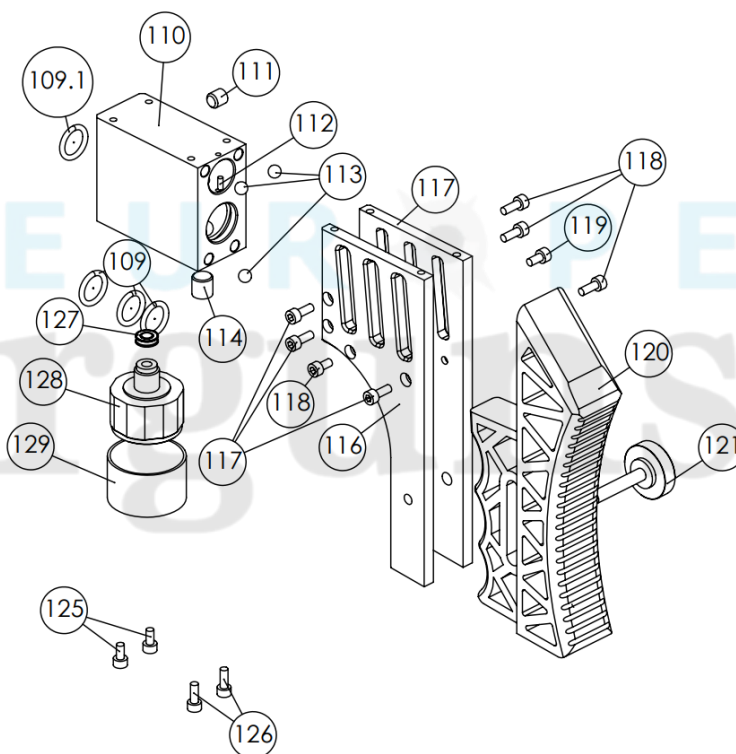

A

B

Model	Website	Date	Revision	Revision date
FX Impact M3	https://europeairguns.com/en	2023-12-16	EN.23.12	2023-12-16

E

F

NO	ART. NO	DESCRIPTION	NO	ART. NO	DESCRIPTION
A1	FX19644	Rail Picatinny x3 Impact Black	C55	FX20271	Hammer weight Power Plenum
A2	FX19684	Socket head cap screw M5x8	C56	FX2604	Hammerspring 52mm
A3	FX2554	Socket head cap screw M3x25	D57	FX10287	Trigger block Impact M3 Black
A4	FX19779	Cheek piece for Impact (january 2019)	D57	FX10285	Trigger block Impact M3 Bronze
A5	FX12610	Socket head cap screw M3x8	D58	FX19762	X-ring 3.63x2.62 NBR 70
A6	FX19642	Guiding Plate Impact	D59	FX19775-250	Manometer 28mm with black cover 250bar
A7	FX11506	Socket head cap screw M3x30	D59	FX19775-300	Manometer 28mm with black cover 300bar
A8	FX19740	Socket head cap screw M3x22	D60	FX19776	Sleeve for manometer black Impact MKII
A9	FX12610	Socket head cap screw M3x8	D61	FX10336	Safety Impact M3
A10	FX12610	Socket head cap screw M3x8	D62	FX2504	Countersunk screw M3x6
A10.1	FX2527	Socket head cap screw M3x10	D63	FX4066	Steel ball 3mm
B11	FX10339	Rear Support Impact M3 *Replaced by FX20678	D64	FX11501	Spring 0,5x2,5x6,1
B11*	FX20678	Carbon Front Support Impact	D65	FX2561	Dog point grub screw M3x5
B12	FX12045	O-ring 13.95x2.62 NBR 70	D66	FX4066	Steel ball 3mm
B13	FX19718	O-ring 14x1,5 NBR 70	D67	FX5565	Spring 0,32x2,5x4,8
B14	FX10323	Sleeve spring pin Reloadingblock Impact M3	D68	FX19715	Socket head cap screw M3x5
B15	FX10322	Spring pin reloadingblock Impact M3	D69	FX19736	Plastic Washer 5,3x3,1x1
B16	FX17046	Spring 0,5x3,5x15	D70	FX2561	Dog point grub screw M3x5
B17	FX10299C	Reloading block Impact M3 Complete	D71	FX2501	Grub screw M4x6
B18	FX19653	Puck 9,9	D72	FX4535	Socket head cap screw M5x14
B19	FX19713	Socket head cap screw M3x6	D73	FX19609	Spring holder Impact
B20	FX19676	Sleeve reloading	D74	FX19710	Houge Grip Rubber AR15
B21	FX19652	Puck 5,0	D75	FX19743	Socket head cap screw M6x20
B22	FX3010	CPK 2,5m6x16	D76	FX19682	Socket head cap screw M3x16
B23	FX2562	Cup point grub screw M3x3	D77	FX16303	Quick connector short
B24	FX10300	Rear support Impact M3	D77.1	FX19720	O-ring 10x1 NBR 90
B25	FX3010	CPK 2,5m6x16	D77.2	FX5107	O-ring 2,9x1,78 PUR 90
B26	FX2562	Cup point grub screw M3x3	D77.3	FX19005	Inlet valve rod - Blue
B27	FX19021	Side lever linkage	D78	FX4528	O-ring 7.66x1.78 NBR70
B28	FX10340	Sidelever Impact M3	D79	FX19910	Dust Cover - Quick Connection
B29	FX19026	Cylindrical pin 2,5m6x6	D80	FX19689	Trigger guard Impact, black
B30	FX10301	Side lever handle Impact M3	D81	FX11501	Spring 0,5x2,5x6,1
B31	FX11060	Socket head cap screw M3x18	D82	FX4066	Steel ball 3mm
B32	FX19667	Reloading Bar	D83	FX10310	Power adjuster Impact M3
B33	FX19612	Pellet probe guide	D84	FX2508	Countersunk screw M3x10
B34	FX19614	Pellet probe holder	D85	FX19040	Cylindrical pin 2m6x23,5
B35	FX19601	Cylindrical pin 2h6x6	D86	FX19693	Impact sprintholder
B36	FX2505	Countersunk screw m4x10	D87	FX2504	Countersunk screw M3x6
B37	FX19641	Pellet probe Impact .177	D88	N/A	N/A
B37	FX19620	Pellet probe Impact .22	D89	FX5105	O-ring 9,3 x 2,4 NBR 90
B37	FX19621	Pellet probe Impact .25	D90	-	Brass washer Impact M3, 1.7mm – 2.1mm
B37	FX19619	Pellet probe Impact .30	D89	FX19703	O-ring 10x2 NBR 70
B37	FX19798	Pellet probe Impact .35	D90	-	Brass washer Impact M3, 1.2mm – 1.6mm
B38	FX19643	Grub screw, Feeding pin, M4,	D91	FX7984	Socket head cap screw M3x6
C39	Support page	See schematic "Impact Barrel kit"	D92	FX5120	O-ring 2,5 x 1,5 NBR 70
C40	Support page	See schematic "Bottle"	D93	FX19736	Plastic Washer 5,3x3,1x1
C41	FX10290	Valve Pin Bushing Impact M3	D94	FX19761	O-ring 2,2x1 NBR 70
C42	FX19717	Countersunk screw m6x8	D95	FX10335	Brass adapter Impact M3
C43	FX10327	Valve adjuster knob Impact M3	D95.1	FX10335	Brass adapter Impact M3
C44	FX16092	Grub screw M3x4	D96	FX19950	O-ring 14x2 NBR 70
C45	FX19227	Rubber ball 4,0mm NBR75	D97	FX20540	Bottle connector Impact M3 cpl.
C46	FX5110	Rubberball 4,75 NBR75	D98	FX11507	Rubber/Steel Washer
C47	FX10325	Valve stop piston Impact M3	E99	FX19647	Valverod (complete valve)
C48	FX20277	Valve adjuster screw	E100	FX19763	O-ring 9x1,5 NBR90
C49	FX19722	O-ring 9x1,5 NBR 70	E101	FX10338	Valvetube End, Power Plenum Impact M3
C50	FX19616	Valvestop Impact	E102	FX19105	O-ring 25,0x2,5 NBR 70
C51	FX1301	Spring 0,75x5,95x45	E103	FX19768	O-ring 2.84x2.62 PUR90
C51	FX2602	Spring 1x6,2x45 (harder spring on .22 sniper)	E104	FX19726	O-ring 5.5x1.5 NBR70
C52	FX19604	Hammerseat	E105	FX19761	O-ring 2,2x1 NBR 70
C52	FX20392-C	Hammerseat Impact .35 cpl	E105.1	FX20275	Valvepin complete Impact, Power Plenum
C53	FX20272	Hammer Sleeve, Impact, Power Plenum	E105.2	FX19603	Valve nut impact
C54	FX20270	Hammer V2 Power Plenum	E106	FX10337	Valvetube Power Plenum Impact M3