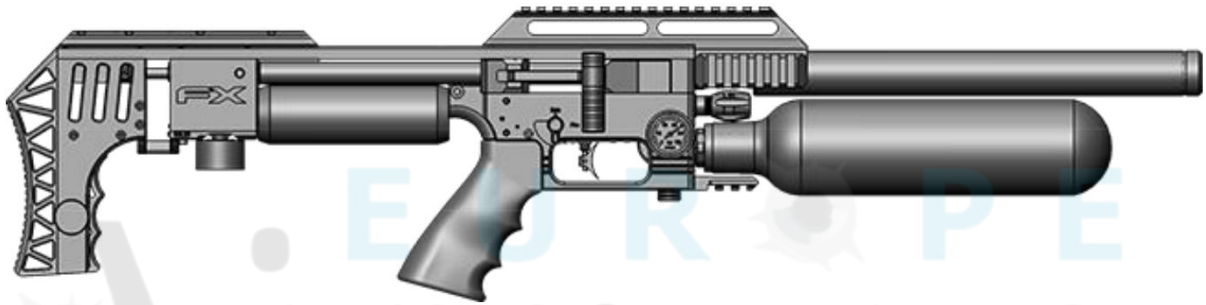

Model	Website	Date	Revision	Revision date
FX Impact M3	https://europeairguns.com/en	2023-12-16	EN.23.12	2023-12-16

Go to the list and click to go directly to the spare part at the webshop! **Worldwide shipping!**

To find out more visit <https://europeairguns.com>

If there is a spare part that is missing, please contact us here: <https://europeairguns.com/en/contact-us>

Impact M3