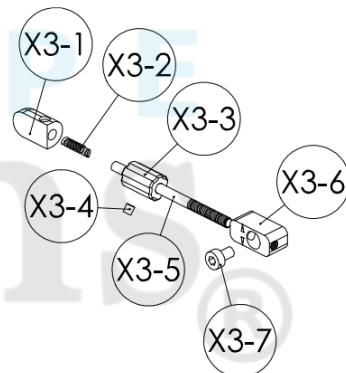

A

B

Model	Website	Date	Revision	Revision date
FX Impact M3	https://europeairguns.com/en	2023-12-16	EN.23.12	2023-12-16

E

F

NO	ART. NO	DESCRIPTION	NO	ART. NO	DESCRIPTION
A1	FX19644	Rail Picatinny x3 Impact Black	C55	FX20271	Hammer weight Power Plenum
A2	FX19684	Socket head cap screw M5x8	C56	FX2604	Hammerspring 52mm
A3	FX2554	Socket head cap screw M3x25	D57	FX10287	Trigger block Impact M3 Black
A4	FX19779	Cheek piece for Impact (january 2019)	D57	FX10285	Trigger block Impact M3 Bronze
A5	FX12610	Socket head cap screw M3x8	D58	FX19762	X-ring 3.63x2.62 NBR 70
A6	FX19642	Guiding Plate Impact	D59	FX19775-250	Manometer 28mm with black cover 250bar
A7	FX11506	Socket head cap screw M3x30	D59	FX19775-300	Manometer 28mm with black cover 300bar
A8	FX19740	Socket head cap screw M3x22	D60	FX19776	Sleeve for manometer black Impact MKII
A9	FX12610	Socket head cap screw M3x8	D61	FX10336	Safety Impact M3
A10	FX12610	Socket head cap screw M3x8	D62	FX2504	Countersunk screw M3x6
A10.1	FX2527	Socket head cap screw M3x10	D63	FX4066	Steel ball 3mm
B11	FX10339	Rear Support Impact M3 *Replaced by FX20678	D64	FX11501	Spring 0,5x2,5x6,1
B11*	FX20678	Carbon Front Support Impact	D65	FX2561	Dog point grub screw M3x5
B12	FX12045	O-ring 13.95x2.62 NBR 70	D66	FX4066	Steel ball 3mm
B13	FX19718	O-ring 14x1,5 NBR 70	D67	FX5565	Spring 0,32x2,5x4,8
B14	FX10323	Sleeve spring pin Reloadingblock Impact M3	D68	FX19715	Socket head cap screw M3x5
B15	FX10322	Spring pin reloadingblock Impact M3	D69	FX19736	Plastic Washer 5,3x3,1x1
B16	FX17046	Spring 0,5x3,5x15	D70	FX2561	Dog point grub screw M3x5
B17	FX10299C	Reloading block Impact M3 Complete	D71	FX2501	Grub screw M4x6
B18	FX19653	Puck 9,9	D72	FX4535	Socket head cap screw M5x14
B19	FX19713	Socket head cap screw M3x6	D73	FX19609	Spring holder Impact
B20	FX19676	Sleeve reloading	D74	FX19710	Houge Grip Rubber AR15
B21	FX19652	Puck 5,0	D75	FX19743	Socket head cap screw M6x20
B22	FX3010	CPK 2,5m6x16	D76	FX19682	Socket head cap screw M3x16
B23	FX2562	Cup point grub screw M3x3	D77	FX16303	Quick connector short
B24	FX10300	Rear support Impact M3	D77.1	FX19720	O-ring 10x1 NBR 90
B25	FX3010	CPK 2,5m6x16	D77.2	FX5107	O-ring 2,9x1,78 PUR 90
B26	FX2562	Cup point grub screw M3x3	D77.3	FX19005	Inlet valve rod - Blue
B27	FX19021	Side lever linkage	D78	FX4528	O-ring 7.66x1.78 NBR70
B28	FX10340	Sidelever Impact M3	D79	FX19910	Dust Cover - Quick Connection
B29	FX19026	Cylindrical pin 2,5m6x6	D80	FX19689	Trigger guard Impact, black
B30	FX10301	Side lever handle Impact M3	D81	FX11501	Spring 0,5x2,5x6,1
B31	FX11060	Socket head cap screw M3x18	D82	FX4066	Steel ball 3mm
B32	FX19667	Reloading Bar	D83	FX10310	Power adjuster Impact M3
B33	FX19612	Pellet probe guide	D84	FX2508	Countersunk screw M3x10
B34	FX19614	Pellet probe holder	D85	FX19040	Cylindrical pin 2m6x23,5
B35	FX19601	Cylindrical pin 2h6x6	D86	FX19693	Impact sprintholder
B36	FX2505	Countersunk screw m4x10	D87	FX2504	Countersunk screw M3x6
B37	FX19641	Pellet probe Impact .177	D88	N/A	N/A
B37	FX19620	Pellet probe Impact .22	D89	FX5105	O-ring 9,3 x 2,4 NBR 90
B37	FX19621	Pellet probe Impact .25	D90	-	Brass washer Impact M3, 1.7mm – 2.1mm
B37	FX19619	Pellet probe Impact .30	D89	FX19703	O-ring 10x2 NBR 70
B37	FX19798	Pellet probe Impact .35	D90	-	Brass washer Impact M3, 1.2mm – 1.6mm
B38	FX19643	Grub screw, Feeding pin, M4,	D91	FX7984	Socket head cap screw M3x6
C39	Support page	See schematic "Impact Barrel kit"	D92	FX5120	O-ring 2,5 x 1,5 NBR 70
C40	Support page	See schematic "Bottle"	D93	FX19736	Plastic Washer 5,3x3,1x1
C41	FX10290	Valve Pin Bushing Impact M3	D94	FX19761	O-ring 2,2x1 NBR 70
C42	FX19717	Countersunk screw m6x8	D95	FX10335	Brass adapter Impact M3
C43	FX10327	Valve adjuster knob Impact M3	D95.1	FX10335	Brass adapter Impact M3
C44	FX16092	Grub screw M3x4	D96	FX19950	O-ring 14x2 NBR 70
C45	FX19227	Rubber ball 4,0mm NBR75	D97	FX20540	Bottle connector Impact M3 cpl.
C46	FX5110	Rubberball 4,75 NBR75	D98	FX11507	Rubber/Steel Washer
C47	FX10325	Valve stop piston Impact M3	E99	FX19647	Valverod (complete valve)
C48	FX20277	Valve adjuster screw	E100	FX19763	O-ring 9x1,5 NBR90
C49	FX19722	O-ring 9x1,5 NBR 70	E101	FX10338	Valvetube End, Power Plenum Impact M3
C50	FX19616	Valvestop Impact	E102	FX19105	O-ring 25,0x2,5 NBR 70
C51	FX1301	Spring 0,75x5,95x45	E103	FX19768	O-ring 2.84x2.62 PUR90
C51	FX2602	Spring 1x6,2x45 (harder spring on .22 sniper)	E104	FX19726	O-ring 5.5x1.5 NBR70
C52	FX19604	Hammerseat	E105	FX19761	O-ring 2,2x1 NBR 70
C52	FX20392-C	Hammerseat Impact .35 cpl	E105.1	FX20275	Valvepin complete Impact, Power Plenum
C53	FX20272	Hammer Sleeve, Impact, Power Plenum	E105.2	FX19603	Valve nut impact
C54	FX20270	Hammer V2 Power Plenum	E106	FX10337	Valvetube Power Plenum Impact M3