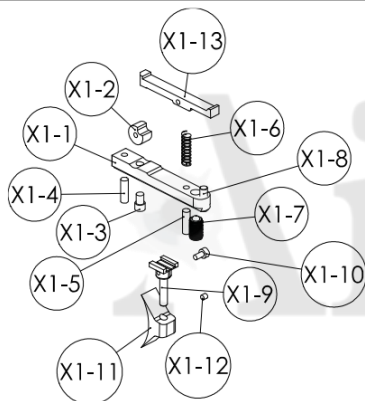

A

B

Model	Website	Date	Revision	Revision date
FX Impact M3	https://europeairguns.com/en	2023-12-16	EN.23.12	2023-12-16

E

F

NO	ART. NO	DESCRIPTION	NO	ART. NO	DESCRIPTION
A1	FX19644	Rail Picatinny x3 Impact Black	C55	FX20271	Hammer weight Power Plenum
A2	FX19684	Socket head cap screw M5x8	C56	FX2604	Hammerspring 52mm
A3	FX2554	Socket head cap screw M3x25	D57	FX10287	Trigger block Impact M3 Black
A4	FX19779	Cheek piece for Impact (january 2019)	D57	FX10285	Trigger block Impact M3 Bronze
A5	FX12610	Socket head cap screw M3x8	D58	FX19762	X-ring 3.63x2.62 NBR 70
A6	FX19642	Guiding Plate Impact	D59	FX19775-250	Manometer 28mm with black cover 250bar
A7	FX11506	Socket head cap screw M3x30	D59	FX19775-300	Manometer 28mm with black cover 300bar
A8	FX19740	Socket head cap screw M3x22	D60	FX19776	Sleeve for manometer black Impact MKII
A9	FX12610	Socket head cap screw M3x8	D61	FX10336	Safety Impact M3
A10	FX12610	Socket head cap screw M3x8	D62	FX2504	Countersunk screw M3x6
A10.1	FX2527	Socket head cap screw M3x10	D63	FX4066	Steel ball 3mm
B11	FX10339	Rear Support Impact M3 *Replaced by FX20678	D64	FX11501	Spring 0,5x2,5x6,1
B11*	FX20678	Carbon Front Support Impact	D65	FX2561	Dog point grub screw M3x5
B12	FX12045	O-ring 13.95x2.62 NBR 70	D66	FX4066	Steel ball 3mm
B13	FX19718	O-ring 14x1,5 NBR 70	D67	FX5565	Spring 0,32x2,5x4,8
B14	FX10323	Sleeve spring pin Reloadingblock Impact M3	D68	FX19715	Socket head cap screw M3x5
B15	FX10322	Spring pin reloadingblock Impact M3	D69	FX19736	Plastic Washer 5,3x3,1x1
B16	FX17046	Spring 0,5x3,5x15	D70	FX2561	Dog point grub screw M3x5
B17	FX10299C	Reloading block Impact M3 Complete	D71	FX2501	Grub screw M4x6
B18	FX19653	Puck 9,9	D72	FX4535	Socket head cap screw M5x14
B19	FX19713	Socket head cap screw M3x6	D73	FX19609	Spring holder Impact
B20	FX19676	Sleeve reloading	D74	FX19710	Houge Grip Rubber AR15
B21	FX19652	Puck 5,0	D75	FX19743	Socket head cap screw M6x20
B22	FX3010	CPK 2,5m6x16	D76	FX19682	Socket head cap screw M3x16
B23	FX2562	Cup point grub screw M3x3	D77	FX16303	Quick connector short
B24	FX10300	Rear support Impact M3	D77.1	FX19720	O-ring 10x1 NBR 90
B25	FX3010	CPK 2,5m6x16	D77.2	FX5107	O-ring 2,9x1,78 PUR 90
B26	FX2562	Cup point grub screw M3x3	D77.3	FX19005	Inlet valve rod - Blue
B27	FX19021	Side lever linkage	D78	FX4528	O-ring 7.66x1.78 NBR70
B28	FX10340	Sidelever Impact M3	D79	FX19910	Dust Cover - Quick Connection
B29	FX19026	Cylindrical pin 2,5m6x6	D80	FX19689	Trigger guard Impact, black
B30	FX10301	Side lever handle Impact M3	D81	FX11501	Spring 0,5x2,5x6,1
B31	FX11060	Socket head cap screw M3x18	D82	FX4066	Steel ball 3mm
B32	FX19667	Reloading Bar	D83	FX10310	Power adjuster Impact M3
B33	FX19612	Pellet probe guide	D84	FX2508	Countersunk screw M3x10
B34	FX19614	Pellet probe holder	D85	FX19040	Cylindrical pin 2m6x23,5
B35	FX19601	Cylindrical pin 2h6x6	D86	FX19693	Impact sprintholder
B36	FX2505	Countersunk screw m4x10	D87	FX2504	Countersunk screw M3x6
B37	FX19641	Pellet probe Impact .177	D88	N/A	N/A
B37	FX19620	Pellet probe Impact .22	D89	FX5105	O-ring 9,3 x 2,4 NBR 90
B37	FX19621	Pellet probe Impact .25	D90	-	Brass washer Impact M3, 1.7mm – 2.1mm
B37	FX19619	Pellet probe Impact .30	D89	FX19703	O-ring 10x2 NBR 70
B37	FX19798	Pellet probe Impact .35	D90	-	Brass washer Impact M3, 1.2mm – 1.6mm
B38	FX19643	Grub screw, Feeding pin, M4,	D91	FX7984	Socket head cap screw M3x6
C39	Support page	See schematic "Impact Barrel kit"	D92	FX5120	O-ring 2,5 x 1,5 NBR 70
C40	Support page	See schematic "Bottle"	D93	FX19736	Plastic Washer 5,3x3,1x1
C41	FX10290	Valve Pin Bushing Impact M3	D94	FX19761	O-ring 2,2x1 NBR 70
C42	FX19717	Countersunk screw m6x8	D95	FX10335	Brass adapter Impact M3
C43	FX10327	Valve adjuster knob Impact M3	D95.1	FX10335	Brass adapter Impact M3
C44	FX16092	Grub screw M3x4	D96	FX19950	O-ring 14x2 NBR 70
C45	FX19227	Rubber ball 4,0mm NBR75	D97	FX20540	Bottle connector Impact M3 cpl.
C46	FX5110	Rubberball 4,75 NBR75	D98	FX11507	Rubber/Steel Washer
C47	FX10325	Valve stop piston Impact M3	E99	FX19647	Valverod (complete valve)
C48	FX20277	Valve adjuster screw	E100	FX19763	O-ring 9x1,5 NBR90
C49	FX19722	O-ring 9x1,5 NBR 70	E101	FX10338	Valvetube End, Power Plenum Impact M3
C50	FX19616	Valvestop Impact	E102	FX19105	O-ring 25,0x2,5 NBR 70
C51	FX1301	Spring 0,75x5,95x45	E103	FX19768	O-ring 2.84x2.62 PUR90
C51	FX2602	Spring 1x6,2x45 (harder spring on .22 sniper)	E104	FX19726	O-ring 5.5x1.5 NBR70
C52	FX19604	Hammerseat	E105	FX19761	O-ring 2,2x1 NBR 70
C52	FX20392-C	Hammerseat Impact .35 cpl	E105.1	FX20275	Valvepin complete Impact, Power Plenum
C53	FX20272	Hammer Sleeve, Impact, Power Plenum	E105.2	FX19603	Valve nut impact
C54	FX20270	Hammer V2 Power Plenum	E106	FX10337	Valvetube Power Plenum Impact M3