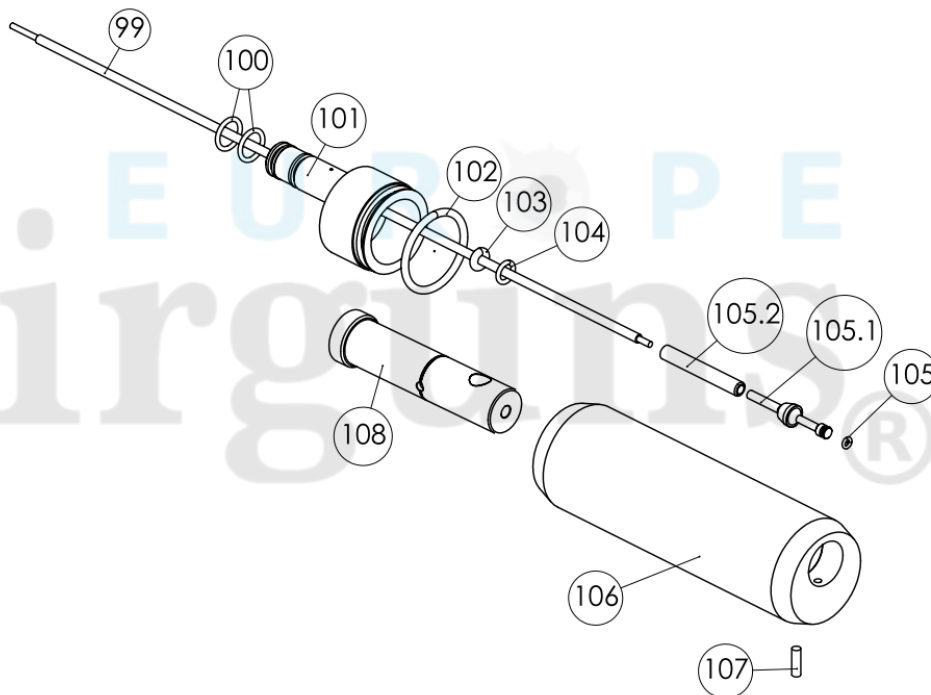

A

B

Model	Website	Date	Revision	Revision date
FX Impact M3	https://europeairguns.com/en	2023-12-16	EN.23.12	2023-12-16

E

F

NO	ART. NO	DESCRIPTION	NO	ART. NO	DESCRIPTION
A1	FX19644	Rail Picatinny x3 Impact Black	C55	FX20271	Hammer weight Power Plenum
A2	FX19684	Socket head cap screw M5x8	C56	FX2604	Hammerspring 52mm
A3	FX2554	Socket head cap screw M3x25	D57	FX10287	Trigger block Impact M3 Black
A4	FX19779	Cheek piece for Impact (january 2019)	D57	FX10285	Trigger block Impact M3 Bronze
A5	FX12610	Socket head cap screw M3x8	D58	FX19762	X-ring 3.63x2.62 NBR 70
A6	FX19642	Guiding Plate Impact	D59	FX19775-250	Manometer 28mm with black cover 250bar
A7	FX11506	Socket head cap screw M3x30	D59	FX19775-300	Manometer 28mm with black cover 300bar
A8	FX19740	Socket head cap screw M3x22	D60	FX19776	Sleeve for manometer black Impact MKII
A9	FX12610	Socket head cap screw M3x8	D61	FX10336	Safety Impact M3
A10	FX12610	Socket head cap screw M3x8	D62	FX2504	Countersunk screw M3x6
A10.1	FX2527	Socket head cap screw M3x10	D63	FX4066	Steel ball 3mm
B11	FX10339	Rear Support Impact M3 *Replaced by FX20678	D64	FX11501	Spring 0,5x2,5x6,1
B11*	FX20678	Carbon Front Support Impact	D65	FX2561	Dog point grub screw M3x5
B12	FX12045	O-ring 13.95x2.62 NBR 70	D66	FX4066	Steel ball 3mm
B13	FX19718	O-ring 14x1,5 NBR 70	D67	FX5565	Spring 0,32x2,5x4,8
B14	FX10323	Sleeve spring pin Reloadingblock Impact M3	D68	FX19715	Socket head cap screw M3x5
B15	FX10322	Spring pin reloadingblock Impact M3	D69	FX19736	Plastic Washer 5,3x3,1x1
B16	FX17046	Spring 0,5x3,5x15	D70	FX2561	Dog point grub screw M3x5
B17	FX10299C	Reloading block Impact M3 Complete	D71	FX2501	Grub screw M4x6
B18	FX19653	Puck 9,9	D72	FX4535	Socket head cap screw M5x14
B19	FX19713	Socket head cap screw M3x6	D73	FX19609	Spring holder Impact
B20	FX19676	Sleeve reloading	D74	FX19710	Houge Grip Rubber AR15
B21	FX19652	Puck 5,0	D75	FX19743	Socket head cap screw M6x20
B22	FX3010	CPK 2,5m6x16	D76	FX19682	Socket head cap screw M3x16
B23	FX2562	Cup point grub screw M3x3	D77	FX16303	Quick connector short
B24	FX10300	Rear support Impact M3	D77.1	FX19720	O-ring 10x1 NBR 90
B25	FX3010	CPK 2,5m6x16	D77.2	FX5107	O-ring 2,9x1,78 PUR 90
B26	FX2562	Cup point grub screw M3x3	D77.3	FX19005	Inlet valve rod - Blue
B27	FX19021	Side lever linkage	D78	FX4528	O-ring 7.66x1.78 NBR70
B28	FX10340	Sidelever Impact M3	D79	FX19910	Dust Cover - Quick Connection
B29	FX19026	Cylindrical pin 2,5m6x6	D80	FX19689	Trigger guard Impact, black
B30	FX10301	Side lever handle Impact M3	D81	FX11501	Spring 0,5x2,5x6,1
B31	FX11060	Socket head cap screw M3x18	D82	FX4066	Steel ball 3mm
B32	FX19667	Reloading Bar	D83	FX10310	Power adjuster Impact M3
B33	FX19612	Pellet probe guide	D84	FX2508	Countersunk screw M3x10
B34	FX19614	Pellet probe holder	D85	FX19040	Cylindrical pin 2m6x23,5
B35	FX19601	Cylindrical pin 2h6x6	D86	FX19693	Impact sprintholder
B36	FX2505	Countersunk screw m4x10	D87	FX2504	Countersunk screw M3x6
B37	FX19641	Pellet probe Impact .177	D88	N/A	N/A
B37	FX19620	Pellet probe Impact .22	D89	FX5105	O-ring 9,3 x 2,4 NBR 90
B37	FX19621	Pellet probe Impact .25	D90	-	Brass washer Impact M3, 1.7mm – 2.1mm
B37	FX19619	Pellet probe Impact .30	D89	FX19703	O-ring 10x2 NBR 70
B37	FX19798	Pellet probe Impact .35	D90	-	Brass washer Impact M3, 1.2mm – 1.6mm
B38	FX19643	Grub screw, Feeding pin, M4,	D91	FX7984	Socket head cap screw M3x6
C39	Support page	See schematic "Impact Barrel kit"	D92	FX5120	O-ring 2,5 x 1,5 NBR 70
C40	Support page	See schematic "Bottle"	D93	FX19736	Plastic Washer 5,3x3,1x1
C41	FX10290	Valve Pin Bushing Impact M3	D94	FX19761	O-ring 2,2x1 NBR 70
C42	FX19717	Countersunk screw m6x8	D95	FX10335	Brass adapter Impact M3
C43	FX10327	Valve adjuster knob Impact M3	D95.1	FX10335	Brass adapter Impact M3
C44	FX16092	Grub screw M3x4	D96	FX19950	O-ring 14x2 NBR 70
C45	FX19227	Rubber ball 4,0mm NBR75	D97	FX20540	Bottle connector Impact M3 cpl.
C46	FX5110	Rubberball 4,75 NBR75	D98	FX11507	Rubber/Steel Washer
C47	FX10325	Valve stop piston Impact M3	E99	FX19647	Valverod (complete valve)
C48	FX20277	Valve adjuster screw	E100	FX19763	O-ring 9x1,5 NBR90
C49	FX19722	O-ring 9x1,5 NBR 70	E101	FX10338	Valvetube End, Power Plenum Impact M3
C50	FX19616	Valvestop Impact	E102	FX19105	O-ring 25,0x2,5 NBR 70
C51	FX1301	Spring 0,75x5,95x45	E103	FX19768	O-ring 2.84x2.62 PUR90
C51	FX2602	Spring 1x6,2x45 (harder spring on .22 sniper)	E104	FX19726	O-ring 5.5x1.5 NBR70
C52	FX19604	Hammerseat	E105	FX19761	O-ring 2,2x1 NBR 70
C52	FX20392-C	Hammerseat Impact .35 cpl	E105.1	FX20275	Valvepin complete Impact, Power Plenum
C53	FX20272	Hammer Sleeve, Impact, Power Plenum	E105.2	FX19603	Valve nut impact
C54	FX20270	Hammer V2 Power Plenum	E106	FX10337	Valvetube Power Plenum Impact M3