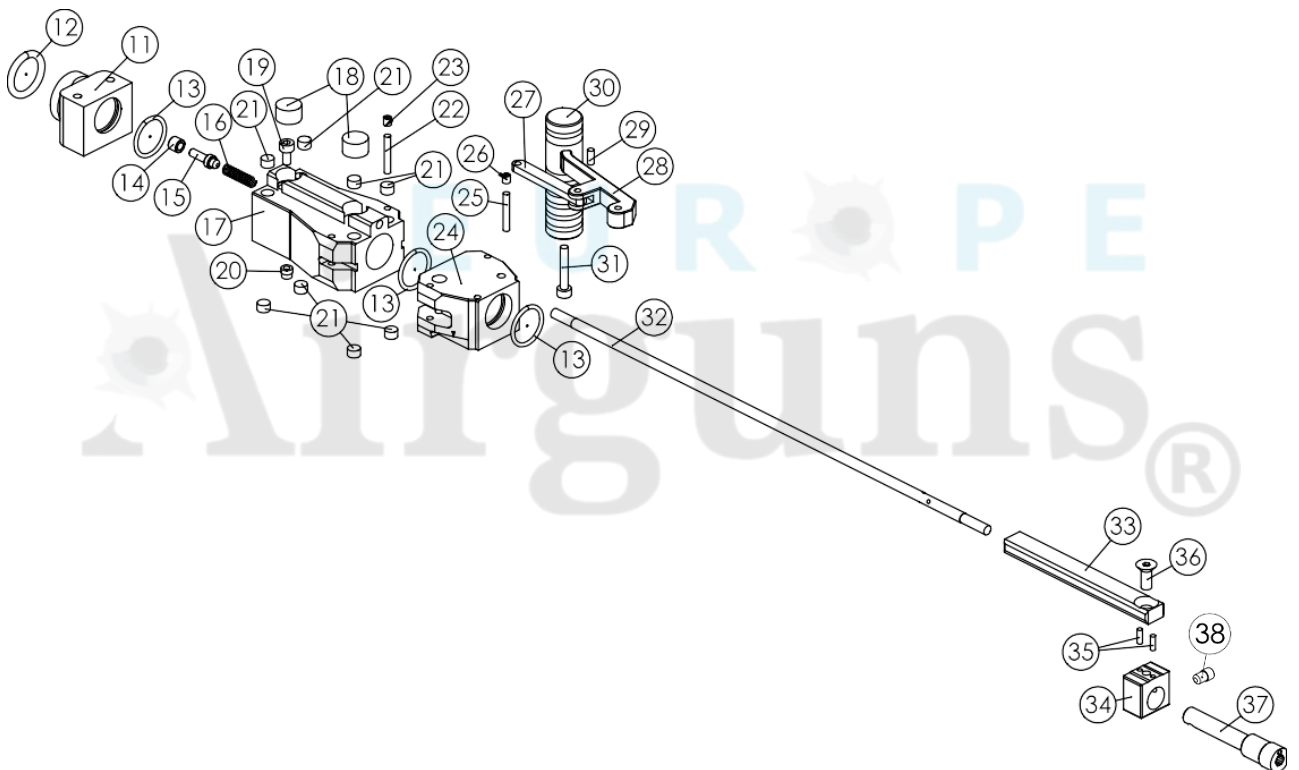

A

B

Model	Website	Date	Revision	Revision date
FX Impact M3	https://europeairguns.com/en	2023-12-16	EN.23.12	2023-12-16

E

F

NO	ART. NO	DESCRIPTION	NO	ART. NO	DESCRIPTION
A1	FX19644	Rail Picatinny x3 Impact Black	C55	FX20271	Hammer weight Power Plenum
A2	FX19684	Socket head cap screw M5x8	C56	FX2604	Hammerspring 52mm
A3	FX2554	Socket head cap screw M3x25	D57	FX10287	Trigger block Impact M3 Black
A4	FX19779	Cheek piece for Impact (january 2019)	D57	FX10285	Trigger block Impact M3 Bronze
A5	FX12610	Socket head cap screw M3x8	D58	FX19762	X-ring 3.63x2.62 NBR 70
A6	FX19642	Guiding Plate Impact	D59	FX19775-250	Manometer 28mm with black cover 250bar
A7	FX11506	Socket head cap screw M3x30	D59	FX19775-300	Manometer 28mm with black cover 300bar
A8	FX19740	Socket head cap screw M3x22	D60	FX19776	Sleeve for manometer black Impact MKII
A9	FX12610	Socket head cap screw M3x8	D61	FX10336	Safety Impact M3
A10	FX12610	Socket head cap screw M3x8	D62	FX2504	Countersunk screw M3x6
A10.1	FX2527	Socket head cap screw M3x10	D63	FX4066	Steel ball 3mm
B11	FX10339	Rear Support Impact M3 *Replaced by FX20678	D64	FX11501	Spring 0,5x2,5x6,1
B11*	FX20678	Carbon Front Support Impact	D65	FX2561	Dog point grub screw M3x5
B12	FX12045	O-ring 13.95x2.62 NBR 70	D66	FX4066	Steel ball 3mm
B13	FX19718	O-ring 14x1,5 NBR 70	D67	FX5565	Spring 0,32x2,5x4,8
B14	FX10323	Sleeve spring pin Reloadingblock Impact M3	D68	FX19715	Socket head cap screw M3x5
B15	FX10322	Spring pin reloadingblock Impact M3	D69	FX19736	Plastic Washer 5,3x3,1x1
B16	FX17046	Spring 0,5x3,5x15	D70	FX2561	Dog point grub screw M3x5
B17	FX10299C	Reloading block Impact M3 Complete	D71	FX2501	Grub screw M4x6
B18	FX19653	Puck 9,9	D72	FX4535	Socket head cap screw M5x14
B19	FX19713	Socket head cap screw M3x6	D73	FX19609	Spring holder Impact
B20	FX19676	Sleeve reloading	D74	FX19710	Houge Grip Rubber AR15
B21	FX19652	Puck 5,0	D75	FX19743	Socket head cap screw M6x20
B22	FX3010	CPK 2,5m6x16	D76	FX19682	Socket head cap screw M3x16
B23	FX2562	Cup point grub screw M3x3	D77	FX16303	Quick connector short
B24	FX10300	Rear support Impact M3	D77.1	FX19720	O-ring 10x1 NBR 90
B25	FX3010	CPK 2,5m6x16	D77.2	FX5107	O-ring 2,9x1,78 PUR 90
B26	FX2562	Cup point grub screw M3x3	D77.3	FX19005	Inlet valve rod - Blue
B27	FX19021	Side lever linkage	D78	FX4528	O-ring 7.66x1.78 NBR70
B28	FX10340	Sidelever Impact M3	D79	FX19910	Dust Cover - Quick Connection
B29	FX19026	Cylindrical pin 2,5m6x6	D80	FX19689	Trigger guard Impact, black
B30	FX10301	Side lever handle Impact M3	D81	FX11501	Spring 0,5x2,5x6,1
B31	FX11060	Socket head cap screw M3x18	D82	FX4066	Steel ball 3mm
B32	FX19667	Reloading Bar	D83	FX10310	Power adjuster Impact M3
B33	FX19612	Pellet probe guide	D84	FX2508	Countersunk screw M3x10
B34	FX19614	Pellet probe holder	D85	FX19040	Cylindrical pin 2m6x23,5
B35	FX19601	Cylindrical pin 2h6x6	D86	FX19693	Impact sprintholder
B36	FX2505	Countersunk screw m4x10	D87	FX2504	Countersunk screw M3x6
B37	FX19641	Pellet probe Impact .177	D88	N/A	N/A
B37	FX19620	Pellet probe Impact .22	D89	FX5105	O-ring 9,3 x 2,4 NBR 90
B37	FX19621	Pellet probe Impact .25	D90	-	Brass washer Impact M3, 1.7mm – 2.1mm
B37	FX19619	Pellet probe Impact .30	D89	FX19703	O-ring 10x2 NBR 70
B37	FX19798	Pellet probe Impact .35	D90	-	Brass washer Impact M3, 1.2mm – 1.6mm
B38	FX19643	Grub screw, Feeding pin, M4,	D91	FX7984	Socket head cap screw M3x6
C39	Support page	See schematic "Impact Barrel kit"	D92	FX5120	O-ring 2,5 x 1,5 NBR 70
C40	Support page	See schematic "Bottle"	D93	FX19736	Plastic Washer 5,3x3,1x1
C41	FX10290	Valve Pin Bushing Impact M3	D94	FX19761	O-ring 2,2x1 NBR 70
C42	FX19717	Countersunk screw m6x8	D95	FX10335	Brass adapter Impact M3
C43	FX10327	Valve adjuster knob Impact M3	D95.1	FX10335	Brass adapter Impact M3
C44	FX16092	Grub screw M3x4	D96	FX19950	O-ring 14x2 NBR 70
C45	FX19227	Rubber ball 4,0mm NBR75	D97	FX20540	Bottle connector Impact M3 cpl.
C46	FX5110	Rubberball 4,75 NBR75	D98	FX11507	Rubber/Steel Washer
C47	FX10325	Valve stop piston Impact M3	E99	FX19647	Valverod (complete valve)
C48	FX20277	Valve adjuster screw	E100	FX19763	O-ring 9x1,5 NBR90
C49	FX19722	O-ring 9x1,5 NBR 70	E101	FX10338	Valvetube End, Power Plenum Impact M3
C50	FX19616	Valvestop Impact	E102	FX19105	O-ring 25,0x2,5 NBR 70
C51	FX1301	Spring 0,75x5,95x45	E103	FX19768	O-ring 2.84x2.62 PUR90
C51	FX2602	Spring 1x6,2x45 (harder spring on .22 sniper)	E104	FX19726	O-ring 5.5x1.5 NBR70
C52	FX19604	Hammerseat	E105	FX19761	O-ring 2,2x1 NBR 70
C52	FX20392-C	Hammerseat Impact .35 cpl	E105.1	FX20275	Valvepin complete Impact, Power Plenum
C53	FX20272	Hammer Sleeve, Impact, Power Plenum	E105.2	FX19603	Valve nut impact
C54	FX20270	Hammer V2 Power Plenum	E106	FX10337	Valvetube Power Plenum Impact M3