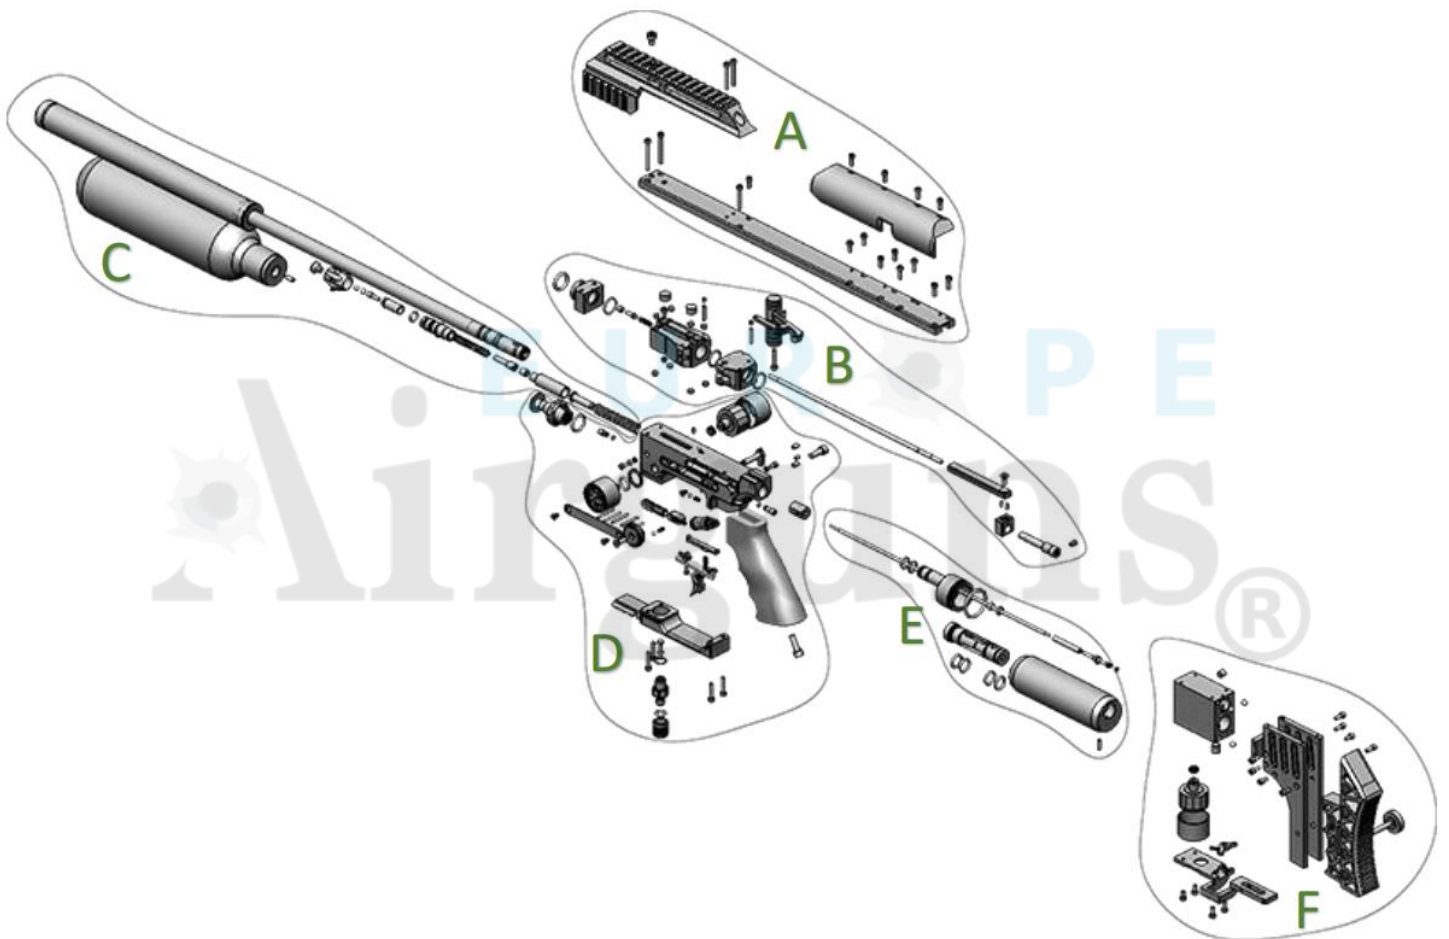

Model	Website	Date	Revision	Revision date
FX Impact M3	https://europeairguns.com/en	2023-12-16	EN.23.12	2023-12-16

Go to the list and click to go directly to the spare part at the webshop! **Worldwide shipping!**

To find out more visit <https://europeairguns.com>

If there is a spare part that is missing, please contact us here: <https://europeairguns.com/en/contact-us>