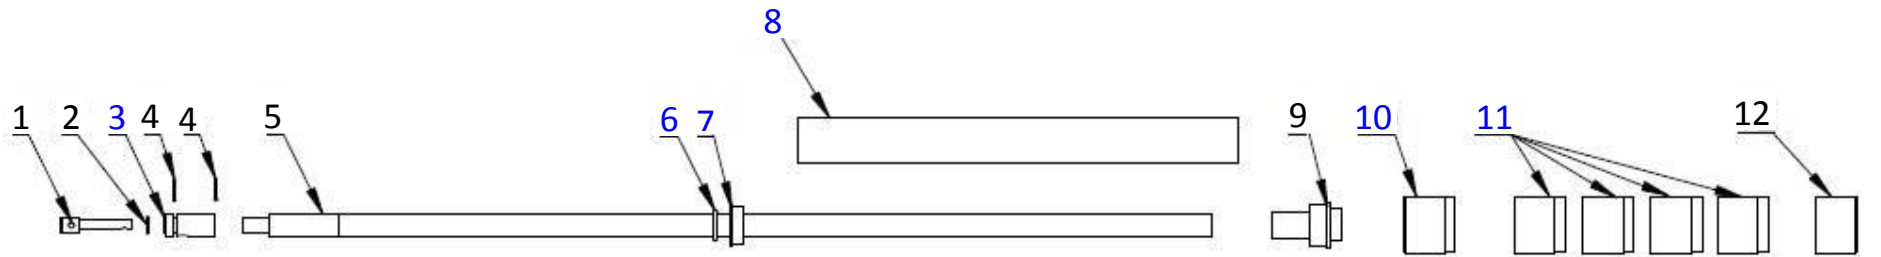

Model	Website	Date	Revision	Revision date
Barrel Kit Impact MK1	https://europeairguns.com	2018-06-20	EN.20.01	2020-04-07

A

B

NO	ART. NO	DESCRIPTION	NO	ART. NO	DESCRIPTION
A1-4.5	FX19641	Pellet probe Impact .177	A17-4.5, 5.5	5101	O-ring 20 x 2,5 NBR 70
A1-5.5	FX19620	Pellet probe Impact .22	A18-4.5, 5.5	19747	Muzzle stabilizer
A1-6.35	FX19621	Pellet probe Impact .25	A19	19675	Delrin ring stop
A1-7.62	FX19619	Pellet probe Impact .30			
A2-4.5	FX2529	O-ring 4,3 x 1,5 NBR 70	B1-6.35	19621	Pellet probe Impact .25
A2-5.5	FX19726	O-ring 5,5 x 1,5 NBR 70	B1-7.62	19619	Pellet probe Impact .30
A2-6.35	FX4526	O-ring 6,4 x 1,3 NBR 70	B2-6.35	4526	O-ring 6,4 x 1,3 NBR 70
A2-7.62	FX19209	O-ring 7,5x1,5 NBR 70	B2-7.62	19209	O-ring 7,5x1,5 NBR 70
A3	FX19703	O-ring 10 x 2 NBR 70	B3	19703	O-ring 10 x 2 NBR 70
A4-4.5	FX19628	Barrel inlet .177 Impact/Crown Last units (Discontinued)	B4-6.35	19670	Barrel inlet .25 Impact/Crown
A4-5.5	FX19629	Barrel inlet .22 Impact/Crown DISCONTINUED	B4-7.62	19671	Barrel inlet .30 Impact/Crown
A4-6.35	FX19670	Barrel inlet .25 Impact/Crown Last units (Discontinued)	B5-6.35	19707	Barrel 6,35-14-600 Impact
A4-7.62	FX19671	Barrel inlet .30 Impact/Crown Last units (Discontinued)	B5-7.62	19708	Barrel 7,62-14-600 Impact
A5-4.5	FX19744	Barrel 4,50-14-485 Impact DISCONTINUED	B6	12045	O-ring 13,95x2,62
A5-5.5	FX19706	Barrel 5,50-14-485 Impact DISCONTINUED	B7	19737	Shroud Bushing Impact
A5-6.35	FX19707	Barrel 6,35-14-600 Impact DISCONTINUED	B8	19692	270mm Shroud for Impact
A5-7.62	FX19708	Barrel 7,62-14-600 Impact DISCONTINUED	B9-6.35	19750	Compensator fixed 6,35
A6	FX12045	O-ring 13,95x2,62	B9-7.62	19739	Compensator fixed 7,62
A7	FX19640	25mm end for telescopic shroud M23x1	B10	19687	Shroud Start 3 35mm Impact
A8-4.5, 5.5	FX19661	Telescopicshroud .22 Impact	B11	19688	Shroud Midpart Impact 35mm
A8-6.35, 7.62	FX19660	Telescopicshroud .25/.30 Impact	B12-6.35	19663	Shroud endcap .25 35mm
A9	FX19732	O-ring 25x1 NBR 70	B12-7.62	19664	Shroud endcap .30 35mm
A10	FX19658	Shroudstop 28mm			
A11	FX19692	270mm Shroud for Impact			
A12-6.35	FX19655	Impactmuzzle 8,0			
A2-7.62	FX19656	Impactmuzzle 9,0			
A13	FX5113	O-ring 20,24x2,62			
A14-4.5	FX19657	Compensator teleshroud			
A14-5.5	FX19657	Compensator teleshroud			
A14-6.35	FX19625	Compensator teleshroud			
A14-7.62	FX19626	Compensator teleshroud			
A15-4.5, 5.5	19733	Impact muzzel .177-.22			
A16-4.5, 5.5	19746	Muzzle extender			