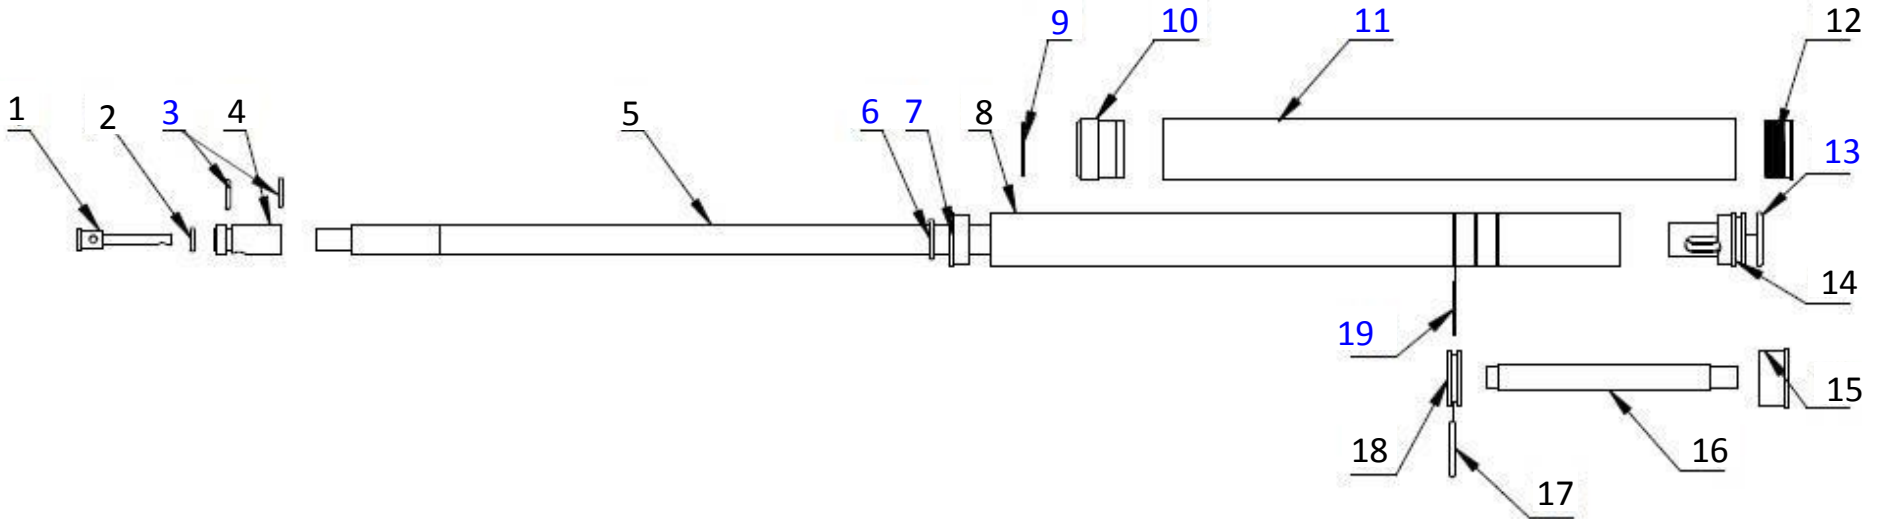

Model	Website	Date	Revision	Revision date
Barrel Kit Impact MK1	https://europeairguns.com	2018-06-20	EN.20.01	2020-04-07

A

B

NO	ART. NO	DESCRIPTION	NO	ART. NO	DESCRIPTION
A1-4.5	FX19641	Pellet probe Impact .177	A17-4.5, 5.5	5101	O-ring 20 x 2,5 NBR 70
A1-5.5	FX19620	Pellet probe Impact .22	A18-4.5, 5.5	19747	Muzzle stabilizer
A1-6.35	FX19621	Pellet probe Impact .25	A19	19675	Delrin ring stop
A1-7.62	FX19619	Pellet probe Impact .30			
A2-4.5	FX2529	O-ring 4,3 x 1,5 NBR 70	B1-6.35	19621	Pellet probe Impact .25
A2-5.5	FX19726	O-ring 5,5 x 1,5 NBR 70	B1-7.62	19619	Pellet probe Impact .30
A2-6.35	FX4526	O-ring 6,4 x 1,3 NBR 70	B2-6.35	4526	O-ring 6,4 x 1,3 NBR 70
A2-7.62	FX19209	O-ring 7,5x1,5 NBR 70	B2-7.62	19209	O-ring 7,5x1,5 NBR 70
A3	FX19703	O-ring 10 x 2 NBR 70	B3	19703	O-ring 10 x 2 NBR 70
A4-4.5	FX19628	Barrel inlet .177 Impact/Crown Last units (Discontinued)	B4-6.35	19670	Barrel inlet .25 Impact/Crown
A4-5.5	FX19629	Barrel inlet .22 Impact/Crown DISCONTINUED	B4-7.62	19671	Barrel inlet .30 Impact/Crown
A4-6.35	FX19670	Barrel inlet .25 Impact/Crown Last units (Discontinued)	B5-6.35	19707	Barrel 6,35-14-600 Impact
A4-7.62	FX19671	Barrel inlet .30 Impact/Crown Last units (Discontinued)	B5-7.62	19708	Barrel 7,62-14-600 Impact
A5-4.5	FX19744	Barrel 4,50-14-485 Impact DISCONTINUED	B6	12045	O-ring 13,95x2,62
A5-5.5	FX19706	Barrel 5,50-14-485 Impact DISCONTINUED	B7	19737	Shroud Bushing Impact
A5-6.35	FX19707	Barrel 6,35-14-600 Impact DISCONTINUED	B8	19692	270mm Shroud for Impact
A5-7.62	FX19708	Barrel 7,62-14-600 Impact DISCONTINUED	B9-6.35	19750	Compensator fixed 6,35
A6	FX12045	O-ring 13,95x2,62	B9-7.62	19739	Compensator fixed 7,62
A7	FX19640	25mm end for telescopic shroud M23x1	B10	19687	Shroud Start 3 35mm Impact
A8-4.5, 5.5	FX19661	Telescopicshroud .22 Impact	B11	19688	Shroud Midpart Impact 35mm
A8-6.35, 7.62	FX19660	Telescopicshroud .25/.30 Impact	B12-6.35	19663	Shroud endcap .25 35mm
A9	FX19732	O-ring 25x1 NBR 70	B12-7.62	19664	Shroud endcap .30 35mm
A10	FX19658	Shroudstop 28mm			
A11	FX19692	270mm Shroud for Impact			
A12-6.35	FX19655	Impactmuzzle 8,0			
A2-7.62	FX19656	Impactmuzzle 9,0			
A13	FX5113	O-ring 20,24x2,62			
A14-4.5	FX19657	Compensator teleshroud			
A14-5.5	FX19657	Compensator teleshroud			
A14-6.35	FX19625	Compensator teleshroud			
A14-7.62	FX19626	Compensator teleshroud			
A15-4.5, 5.5	19733	Impact muzzel .177-.22			
A16-4.5, 5.5	19746	Muzzle extender			