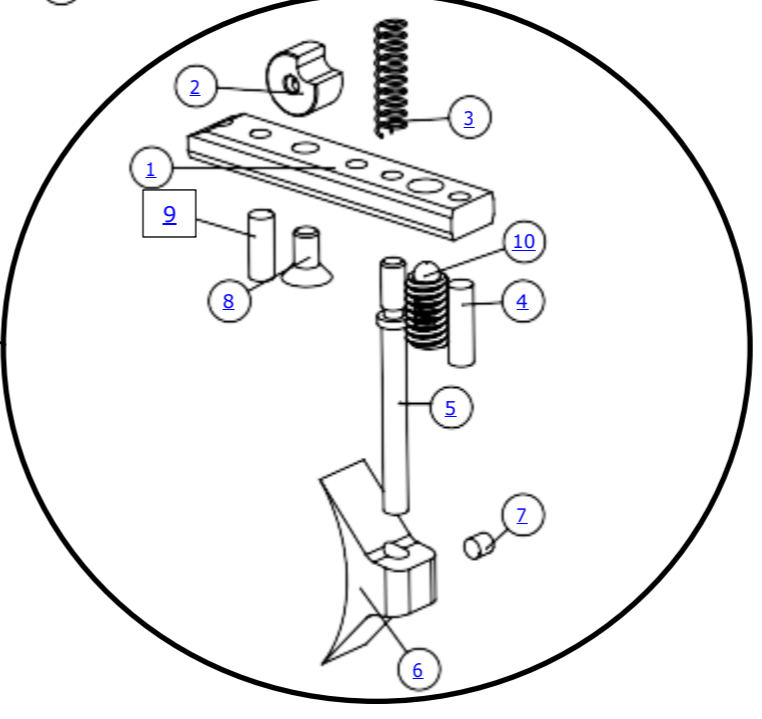

ITEM NO.	PART NUMBER	DESCRIPTION	QTY.
1	FX20333	Triggercatch Dreamline, Standard	1
2	FX11525	Trigger Wheel	1
3	FX11504	Spring 0,32x3,2x14,4	1
4	FX11508	Grub Screw M3x10	1
5	FX19809	Trigger pin	1
6	FX19136	Adjustable trigger blade	1
7	FX12035	Grub screw M2,5x2,5	1
8	FX2504	Countersunk screw M3x6	1
9	FX19742	Grub screw M3x8	1
10	FX11062	Adj screw second stage	1

ITEM NO.	PART NUMBER	DESCRIPTION	QTY.
1	FX5158	O-ring 3,5x1,0 NBR70	1
2	FX19108	O-ring 8,0x1,0 NBR90	1
3	FX20923C	Valve seat Dynamic	1
4	FX20924C	Valve pin Dynamic	1
5	FX20926	Valve seal Dynamic	1
6	FX19850	Spring 0,5x4,0x20	1
7	FX20959	Spring seat 3,1mm Dynamic	1
8	FX5166	O-ring 8,0x1,5 NBR70	1
9	FX15016	O-ring 2,9x1,78 NBR70	1
10	FX21726	Valve Housing DRS	1