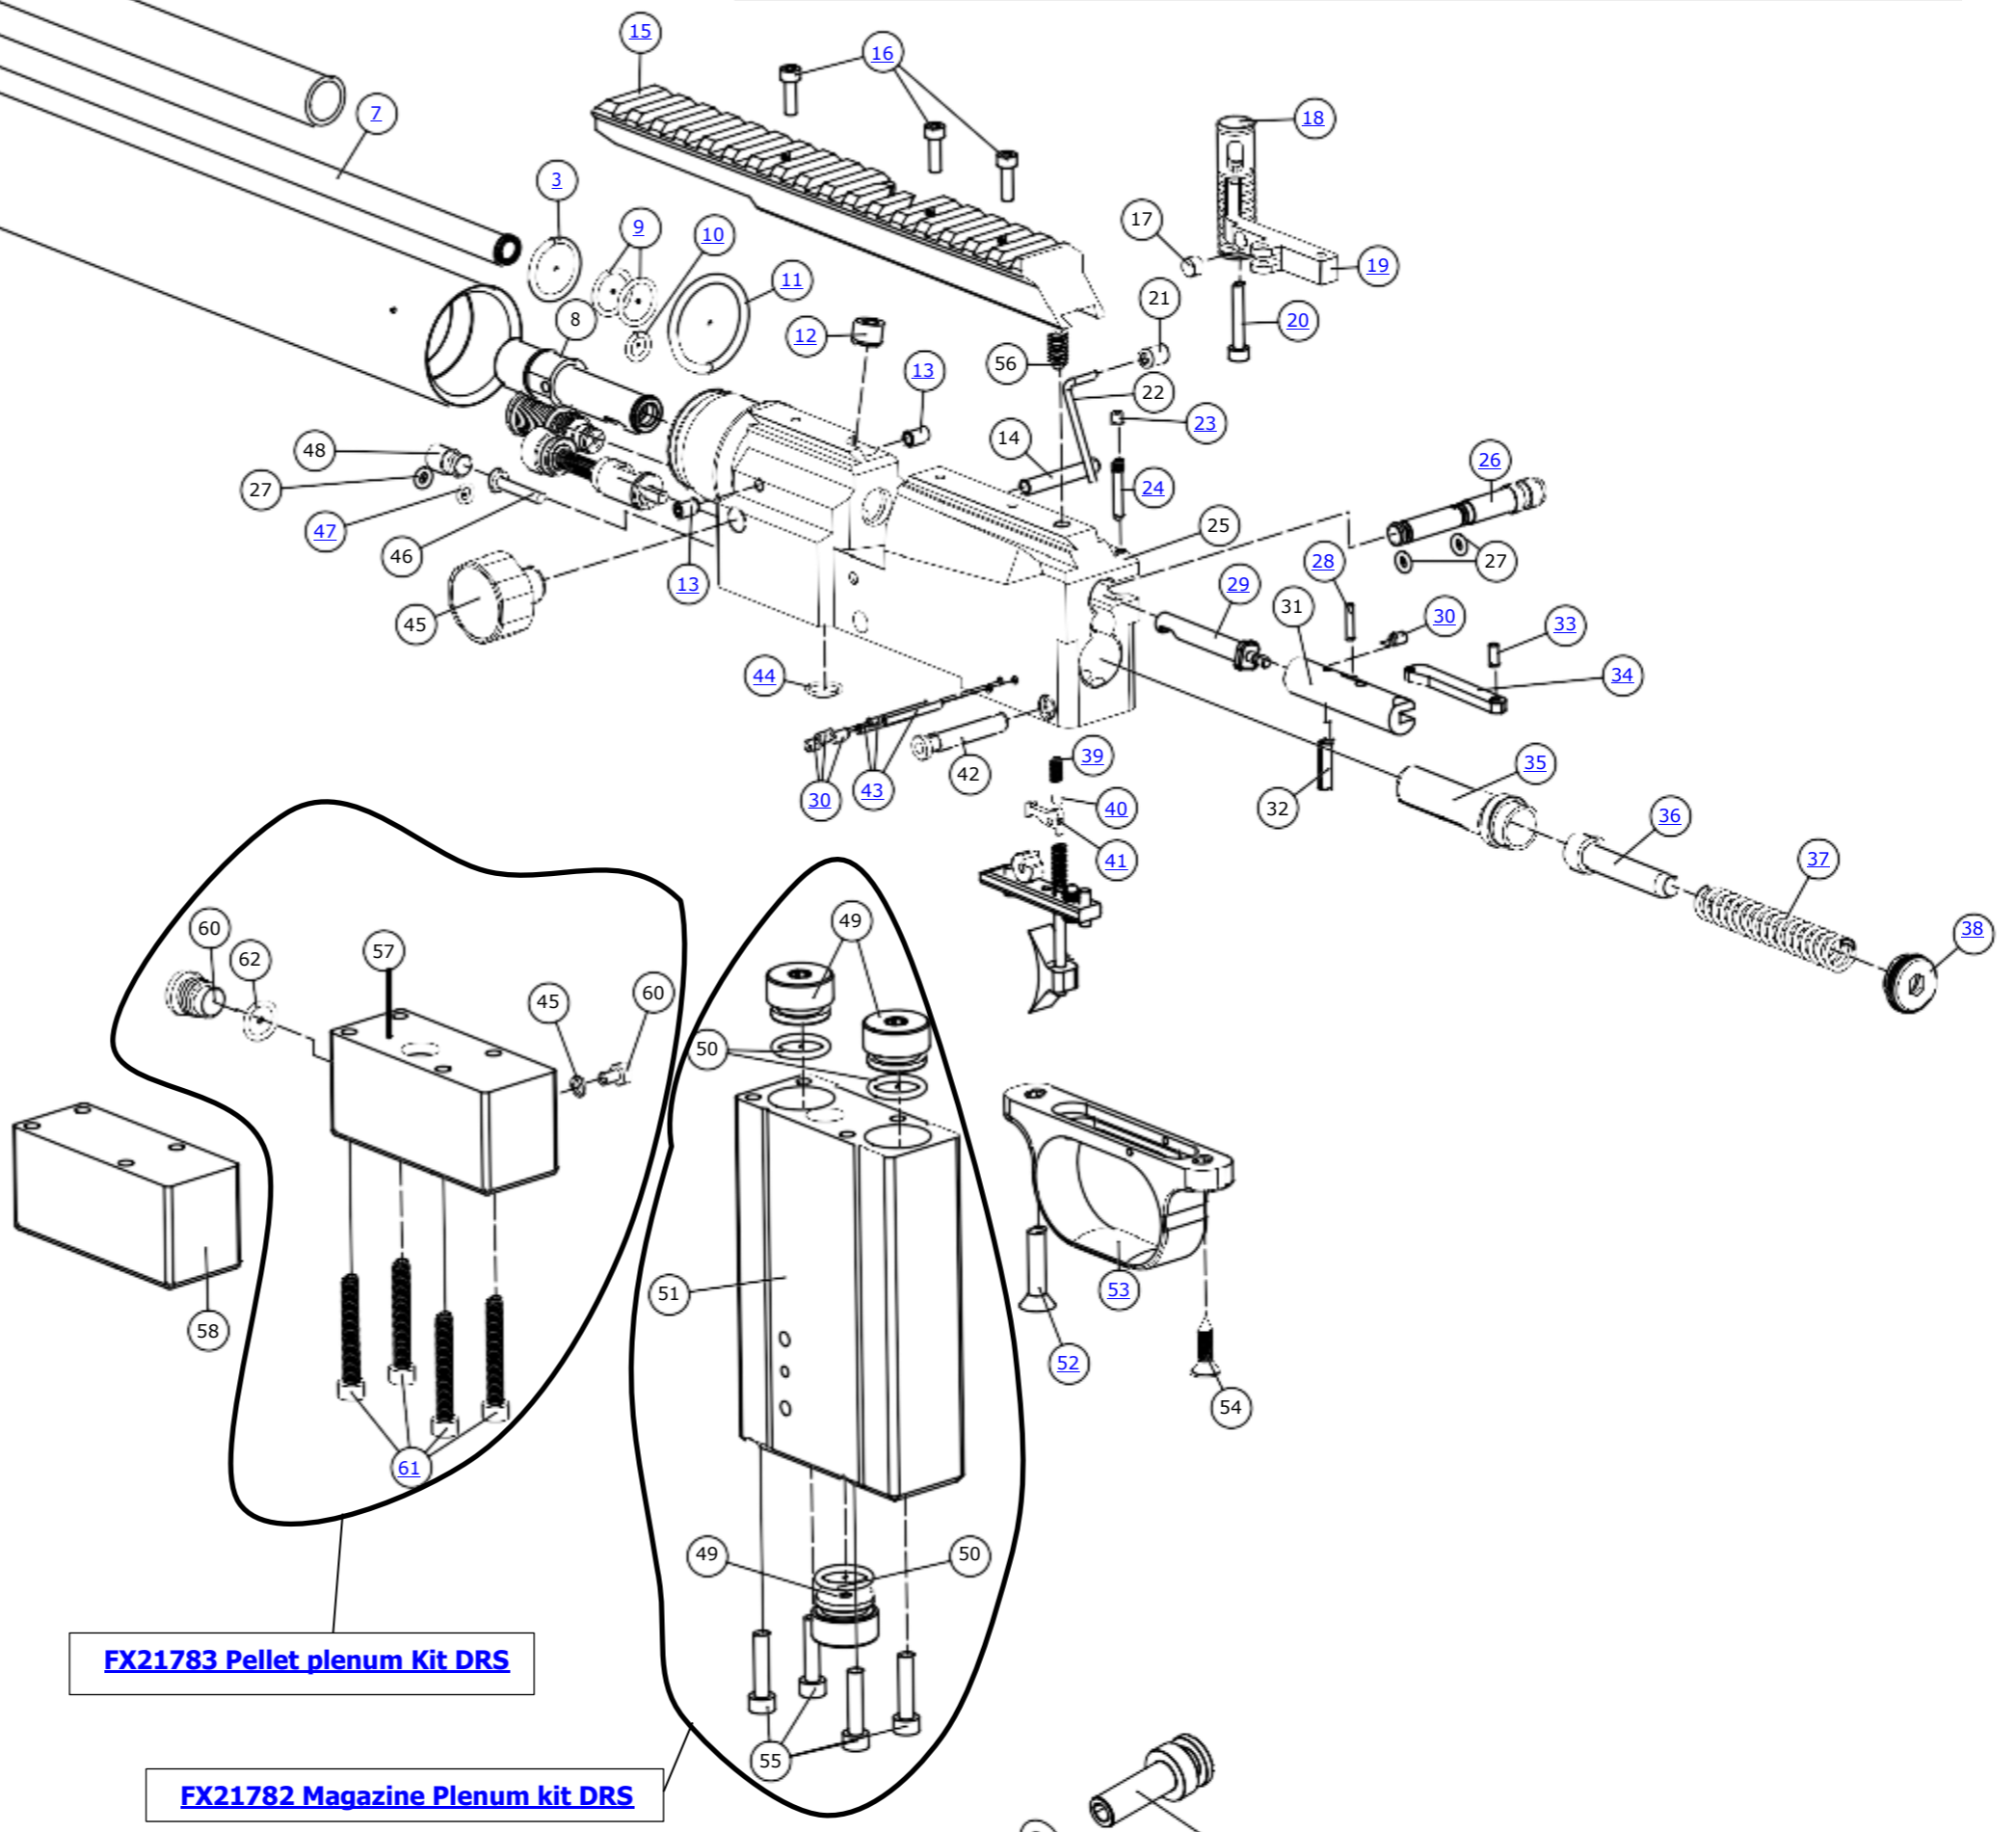

ITEM NO.	PART NUMBER	DESCRIPTION	QTY.
1	FX20945	Muzzle Thread Cover Dynamic	1
2	FX21754	Muzzle adaptor DRS	1
3	FX19950	O-ring 14,0x2,0 NBR70	2
4	FX21728	Tube DRS	1
5	FX19969	Liner lock .22	1
6	FX19973	Barrel housing 14x1x435mm	1
7	FX19965	STX Liner .22 500mm Superior	1
8	FX21603	Barrel inlet .22 DRS	1
9	FX5167	O-ring 10,5x1,5 NBR70	2
10	FX19726	O-ring 5,5 x 1,5 NBR70	1
11	FX19485	O-ring 23,0x2,5 NBR70	2
12	FX19955	Grub screw M8x6	1
13	FX2501	Cup point grub screw M4x6	2
14	FX19716	Grub screw M4x25	1
15	FX21780C	Dovetail to Picatinny rail low	1
16	FX2527	Socket head cap screw M3x10	3
17	FX16100	Magnet 3x5	1
18	FX19611	Side lever handle B2-WC-IM	1
19	FX20064	Sidelever Dreamline	1
20	FX11060	Socket head cap screw M3x18	1
21	FX11200	Safety knob	1
22	FX11625	Safety lever 27,5mm	1
23	FX2562	Cup point grub screw M3x3	1
24	FX19034	Grub screw M3 - Special	1
25	FX21725	Barrel housing DRS	1
26	FX21733	Fillprobe MKIII	1
27	FX5190	O-ring 3,0x1,5 NBR70	3
28	FX19213	Cylindrical pin 2h6x10	1
29	FX20919	Pellet Probe .22 Dynamic	1
30	FX16092	Grub screw M3x4	4
31	FX21730	Carrier DRS	1
32	FX19490	Cylindrical pin 3h6x14	1
33	FX19026	Cylindrical pin 2,5m6x6	1
34	FX19935	Linkage Crown	1
35	FX19039	Hammer v7	1
36	FX11540	Hammer weight	1
37	FX2604	Hammerspring 52mm	1
38	FX11541	Hammer spring adjuster	1
39	FX11501	Spring 0,5x2,5x6,1	1
40	FX4066	Steel ball 3mm	1
41	FX20394	Trigger Sear Dreamline, Crown 2023	1
42	FX20056	Safety Pivot Bullpup	1
43	FX11502	Cylindrical pin 2h6x20	3
44	FX19720	O-ring 10,0x1,0 NBR90	1
45	FX19774	Pressure Gauge 23mm 250bar	1
46	FX19329	Inlet valve rod "gold"	1
47	FX5165	O-ring 3,0x1,2 NBR70	1
48	FX21732	Brass plug DRS	1
49	FX21731	Plug for DRS Plenum	3
50	FX19226	O-ring 12,0 x 2,0 NBR70	3
51	FX21729	Magazine Plenum DRS	1
52	FX5185	Countersunk screw M5x18	1
53	FX15008	Straight Trigger Guard	1
54	FX11622	Screw coned 4,2x16mm	1
55	FX5193	Screw M4x18	4
56	FX10374	Second stage trigger screw M5	1
57	FX2183	Pellet Plenum DRS	1
58	FX21782	SPH Plenum DRS	1
59	FX19715-1	Socket head cap screw M3x5	1
60	FX19035	Plug 1/8"	1
61	FX2536	Screw M4x30	4
62	FX5166	O-ring 8,0x1,5 NBR70	1

FX21783 Pellet plenum Kit DRS

FX21782 Magazine Plenum kit DRS

ITEM NO.	PART NUMBER	DESCRIPTION	QTY.
1	FX10335	Brass Adapter	1
2	FX19109	O-ring 4,0x1,5 NBR70	2
3	FX2570	Washer 10x4,2x0,5	8
4	FX19790	O-ring 10x1,5 NBR 90	1
5	FX19697-1	Regulator Housing	2
6	FX19225	O-ring 7,5x2,0 NBR70	1
7	FX20400	Plastic Gasket for Piston	1
8	FX19731	O-ring 2,0x1,0 NBR90	1
9	FX19695	Regulator Screw	1

Match Grade Trigger DRS Complete