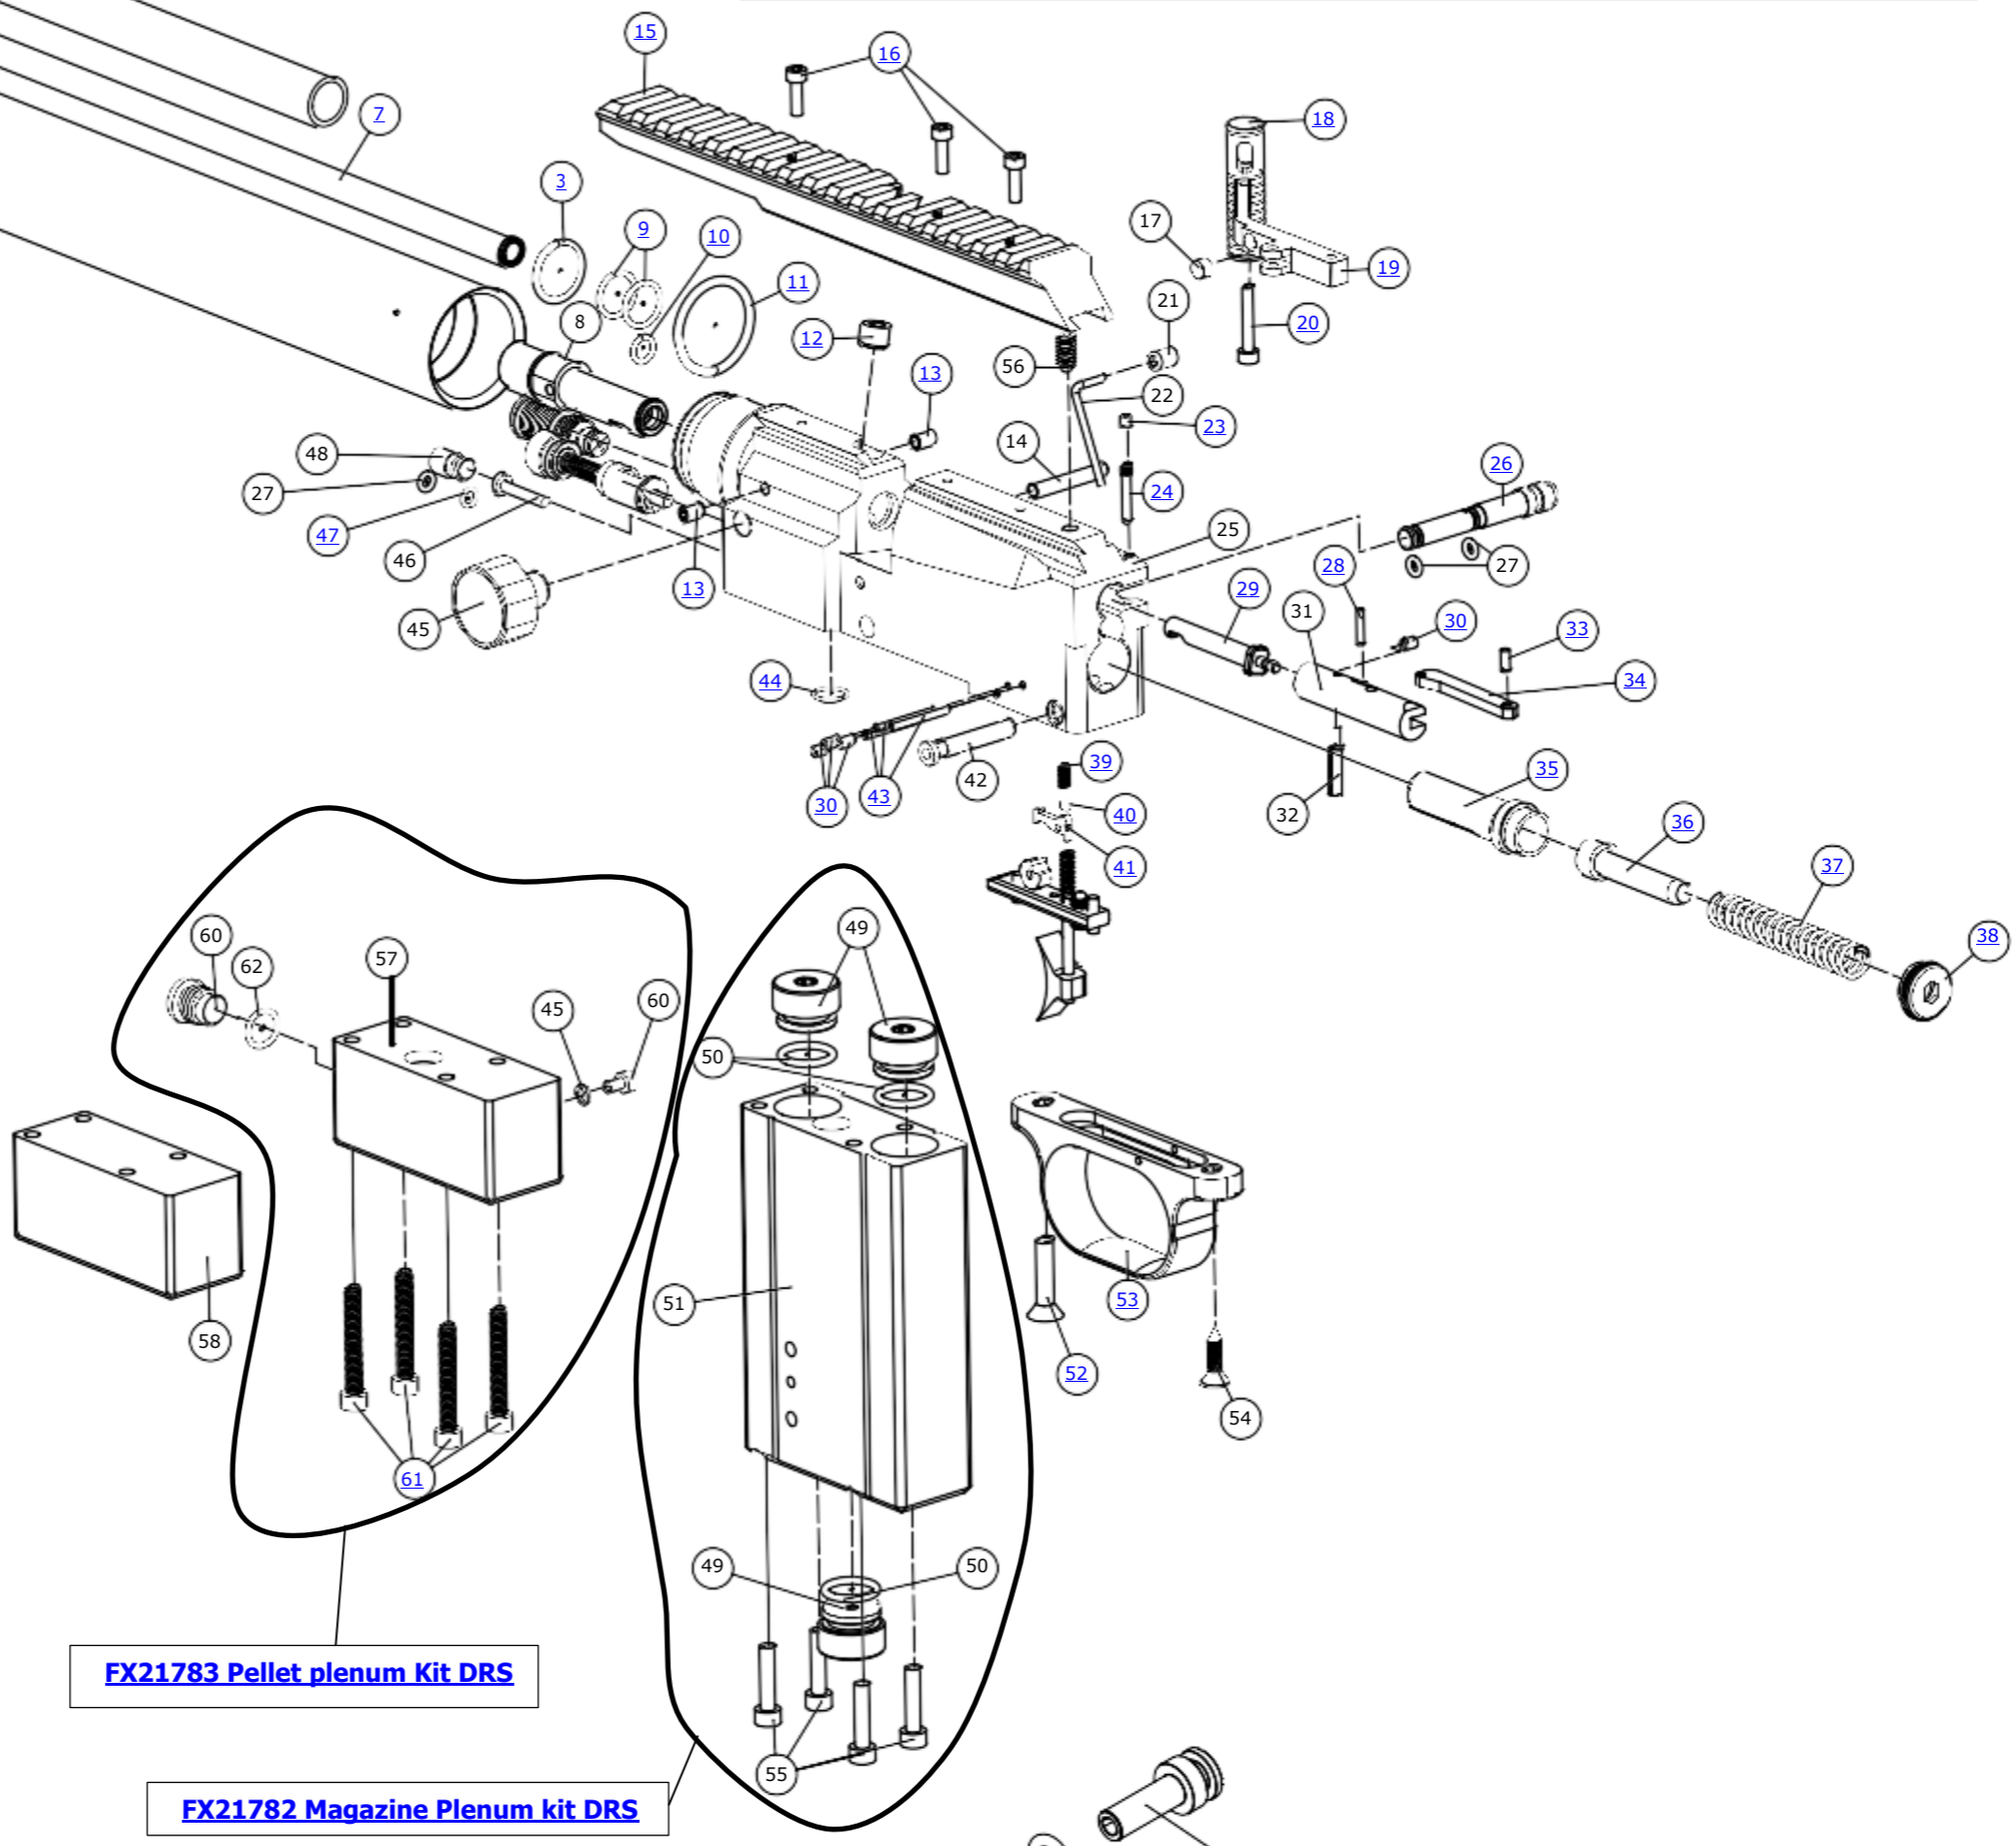

ITEM NO.	PART NUMBER	DESCRIPTION	QTY.
1	FX20945	Muzzle Thread Cover Dynamic	1
2	FX21754	Muzzle adaptor DRS	1
3	FX19950	O-ring 14,0x2,0 NBR70	2
4	FX21728	Tube DRS	1
5	FX19969	Liner lock .22	1
6	FX19973	Barrel housing 14x1x435mm	1
7	FX19965	STX Liner .22 500mm Superior	1
8	FX21603	Barrel inlet .22 DRS	1
9	FX5167	O-ring 10,5x1,5 NBR70	2
10	FX19726	O-ring 5,5 x 1,5 NBR70	1
11	FX19485	O-ring 23,0x2,5 NBR70	2
12	FX19955	Grub screw M8x6	1
13	FX2501	Cup point grub screw M4x6	2
14	FX19716	Grub screw M4x25	1
15	FX21780C	Dovetail to Picatinny rail low	1
16	FX2527	Socket head cap screw M3x10	3
17	FX16100	Magnet 3x5	1
18	FX19611	Side lever handle B2-WC-IM	1
19	FX20064	Sidelever Dreamline	1
20	FX11060	Socket head cap screw M3x18	1
21	FX11200	Safety knob	1
22	FX11625	Safety lever 27,5mm	1
23	FX2562	Cup point grub screw M3x3	1
24	FX19034	Grub screw M3 - Special	1
25	FX21725	Barrel housing DRS	1
26	FX21733	Fillprobe MKIII	1
27	FX5190	O-ring 3,0x1,5 NBR70	3
28	FX19213	Cylindrical pin 2h6x10	1
29	FX20919	Pellet Probe .22 Dynamic	1
30	FX16092	Grub screw M3x4	4
31	FX21730	Carrier DRS	1
32	FX19490	Cylindrical pin 3h6x14	1
33	FX19026	Cylindrical pin 2,5m6x6	1
34	FX19935	Linkage Crown	1
35	FX19039	Hammer v7	1
36	FX11540	Hammer weight	1
37	FX2604	Hammerspring 52mm	1
38	FX11541	Hammer spring adjuster	1
39	FX11501	Spring 0,5x2,5x6,1	1
40	FX4066	Steel ball 3mm	1
41	FX20394	Trigger Sear Dreamline, Crown 2023	1
42	FX20056	Safety Pivot Bullpup	1
43	FX11502	Cylindrical pin 2h6x20	3
44	FX19720	O-ring 10,0x1,0 NBR90	1
45	FX19774	Pressure Gauge 23mm 250bar	1
46	FX19329	Inlet valve rod "gold"	1
47	FX5165	O-ring 3,0x1,2 NBR70	1
48	FX21732	Brass plug DRS	1
49	FX21731	Plug for DRS Plenum	3
50	FX19226	O-ring 12,0 x 2,0 NBR70	3
51	FX21729	Magazine Plenum DRS	1
52	FX5185	Countersunk screw M5x18	1
53	FX15008	Straight Trigger Guard	1
54	FX11622	Screw coned 4,2x16mm	1
55	FX5193	Screw M4x18	4
56	FX10374	Second stage trigger screw M5	1
57	FX2183	Pellet Plenum DRS	1
58	FX21782	SPH Plenum DRS	1
59	FX19715-1	Socket head cap screw M3x5	1
60	FX19035	Plug 1/8"	1
61	FX2536	Screw M4x30	4
62	FX5166	O-ring 8,0x1,5 NBR70	1

FX21783 Pellet plenum Kit DRS

FX21782 Magazine Plenum kit DRS

ITEM NO.	PART NUMBER	DESCRIPTION	QTY.
1	FX10335	Brass Adapter	1
2	FX19109	O-ring 4,0x1,5 NBR70	2
3	FX2570	Washer 10x4,2x0,5	8
4	FX19790	O-ring 10x1,5 NBR 90	1
5	FX19697-1	Regulator Housing	2
6	FX19225	O-ring 7,5x2,0 NBR70	1
7	FX20400	Plastic Gasket for Piston	1
8	FX19731	O-ring 2,0x1,0 NBR90	1
9	FX19695	Regulator Screw	1

Match Grade Trigger DRS Complete