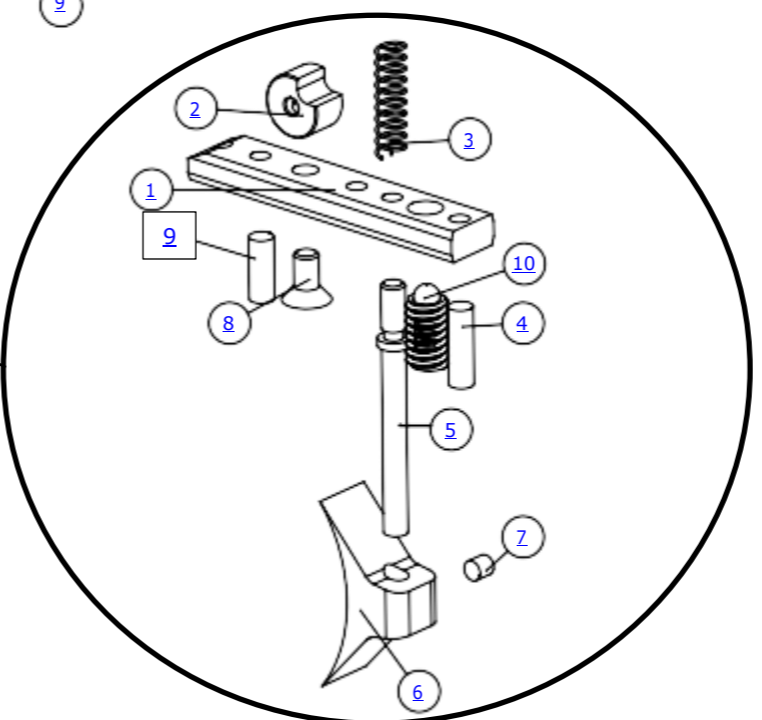

ITEM NO.	PART NUMBER	DESCRIPTION	QTY.
1	FX20333	Triggercatch Dreamline, Standard	1
2	FX11525	Trigger Wheel	1
3	FX11504	Spring 0,32x3,2x14,4	1
4	FX11508	Grub Screw M3x10	1
5	FX19809	Trigger pin	1
6	FX19136	Adjustable trigger blade	1
7	FX12035	Grub screw M2,5x2,5	1
8	FX2504	Countersunk screw M3x6	1
9	FX19742	Grub screw M3x8	1
10	FX11062	Adj screw second stage	1