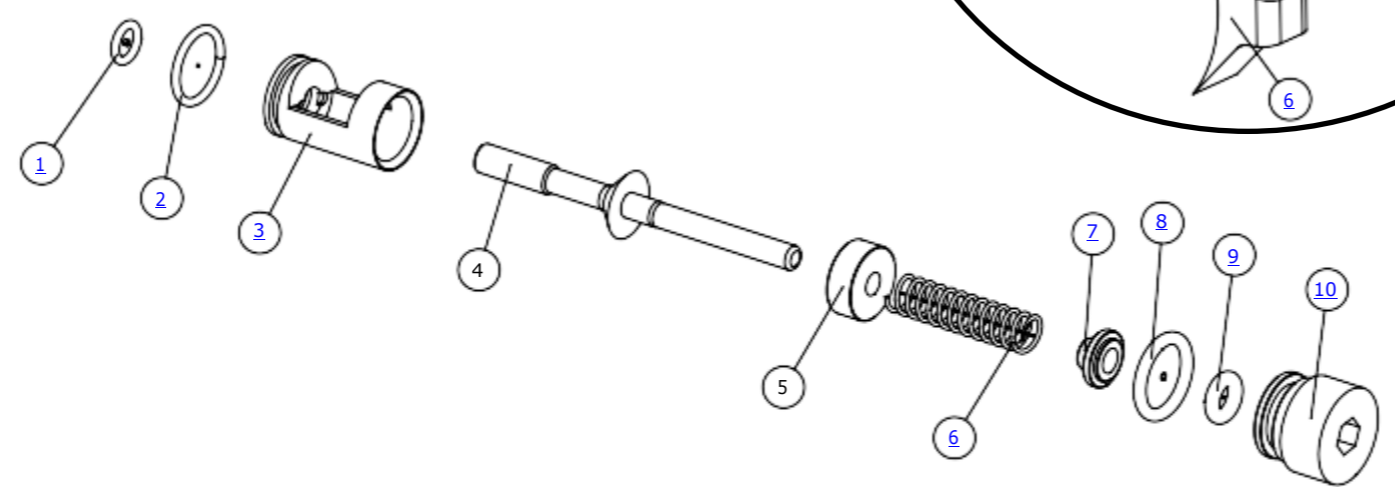

FX21783 Pellet plenum Kit DRS

FX21782 Magazine Plenum kit DRS

ITEM NO.	PART NUMBER	DESCRIPTION	QTY.
1	FX10335	Brass Adapter	1
2	FX19109	O-ring 4,0x1,5 NBR70	2
3	FX2570	Washer 10x4,2x0,5	8
4	FX19790	O-ring 10x1,5 NBR 90	1
5	FX19697-1	Regulator Housing	2
6	FX19225	O-ring 7,5x2,0 NBR70	1
7	FX20400	Plastic Gasket for Piston	1
8	FX19731	O-ring 2,0x1,0 NBR90	1
9	FX19695	Regulator Screw	1

Match Grade Trigger DRS Complete

ITEM NO.	PART NUMBER	DESCRIPTION	QTY.
1	FX20333	Triggercatch Dreamline, Standard	1
2	FX11525	Trigger Wheel	1
3	FX11504	Spring 0,32x3,2x14,4	1
4	FX11508	Grub Screw M3x10	1
5	FX19809	Trigger pin	1
6	FX19136	Adjustable trigger blade	1
7	FX12035	Grub screw M2,5x2,5	1
8	FX2504	Countersunk screw M3x6	1
9	FX19742	Grub screw M3x8	1
10	FX11062	Adj screw second stage	1

ITEM NO.	PART NUMBER	DESCRIPTION	QTY.
1	FX5158	O-ring 3,5x1,0 NBR70	1
2	FX19108	O-ring 8,0x1,0 NBR90	1
3	FX21796C / FX21792C	Valve seat DRS: 500 & 600 / 700	1
4+5	FX21795C / FX21793C	Valve pin DRS: 500 & 600 / 700	1
4	FX20926	Valve seal Dynamic	1
6	FX19850	Spring 0,5x4,0x20	1
7	FX20959	Spring seat 3,1mm Dynamic	1
8	FX5166	O-ring 8,0x1,5 NBR70	1
9	FX15016	O-ring 2,9x1,78 NBR70	1
10	FX21726	Valve Housing DRS	1