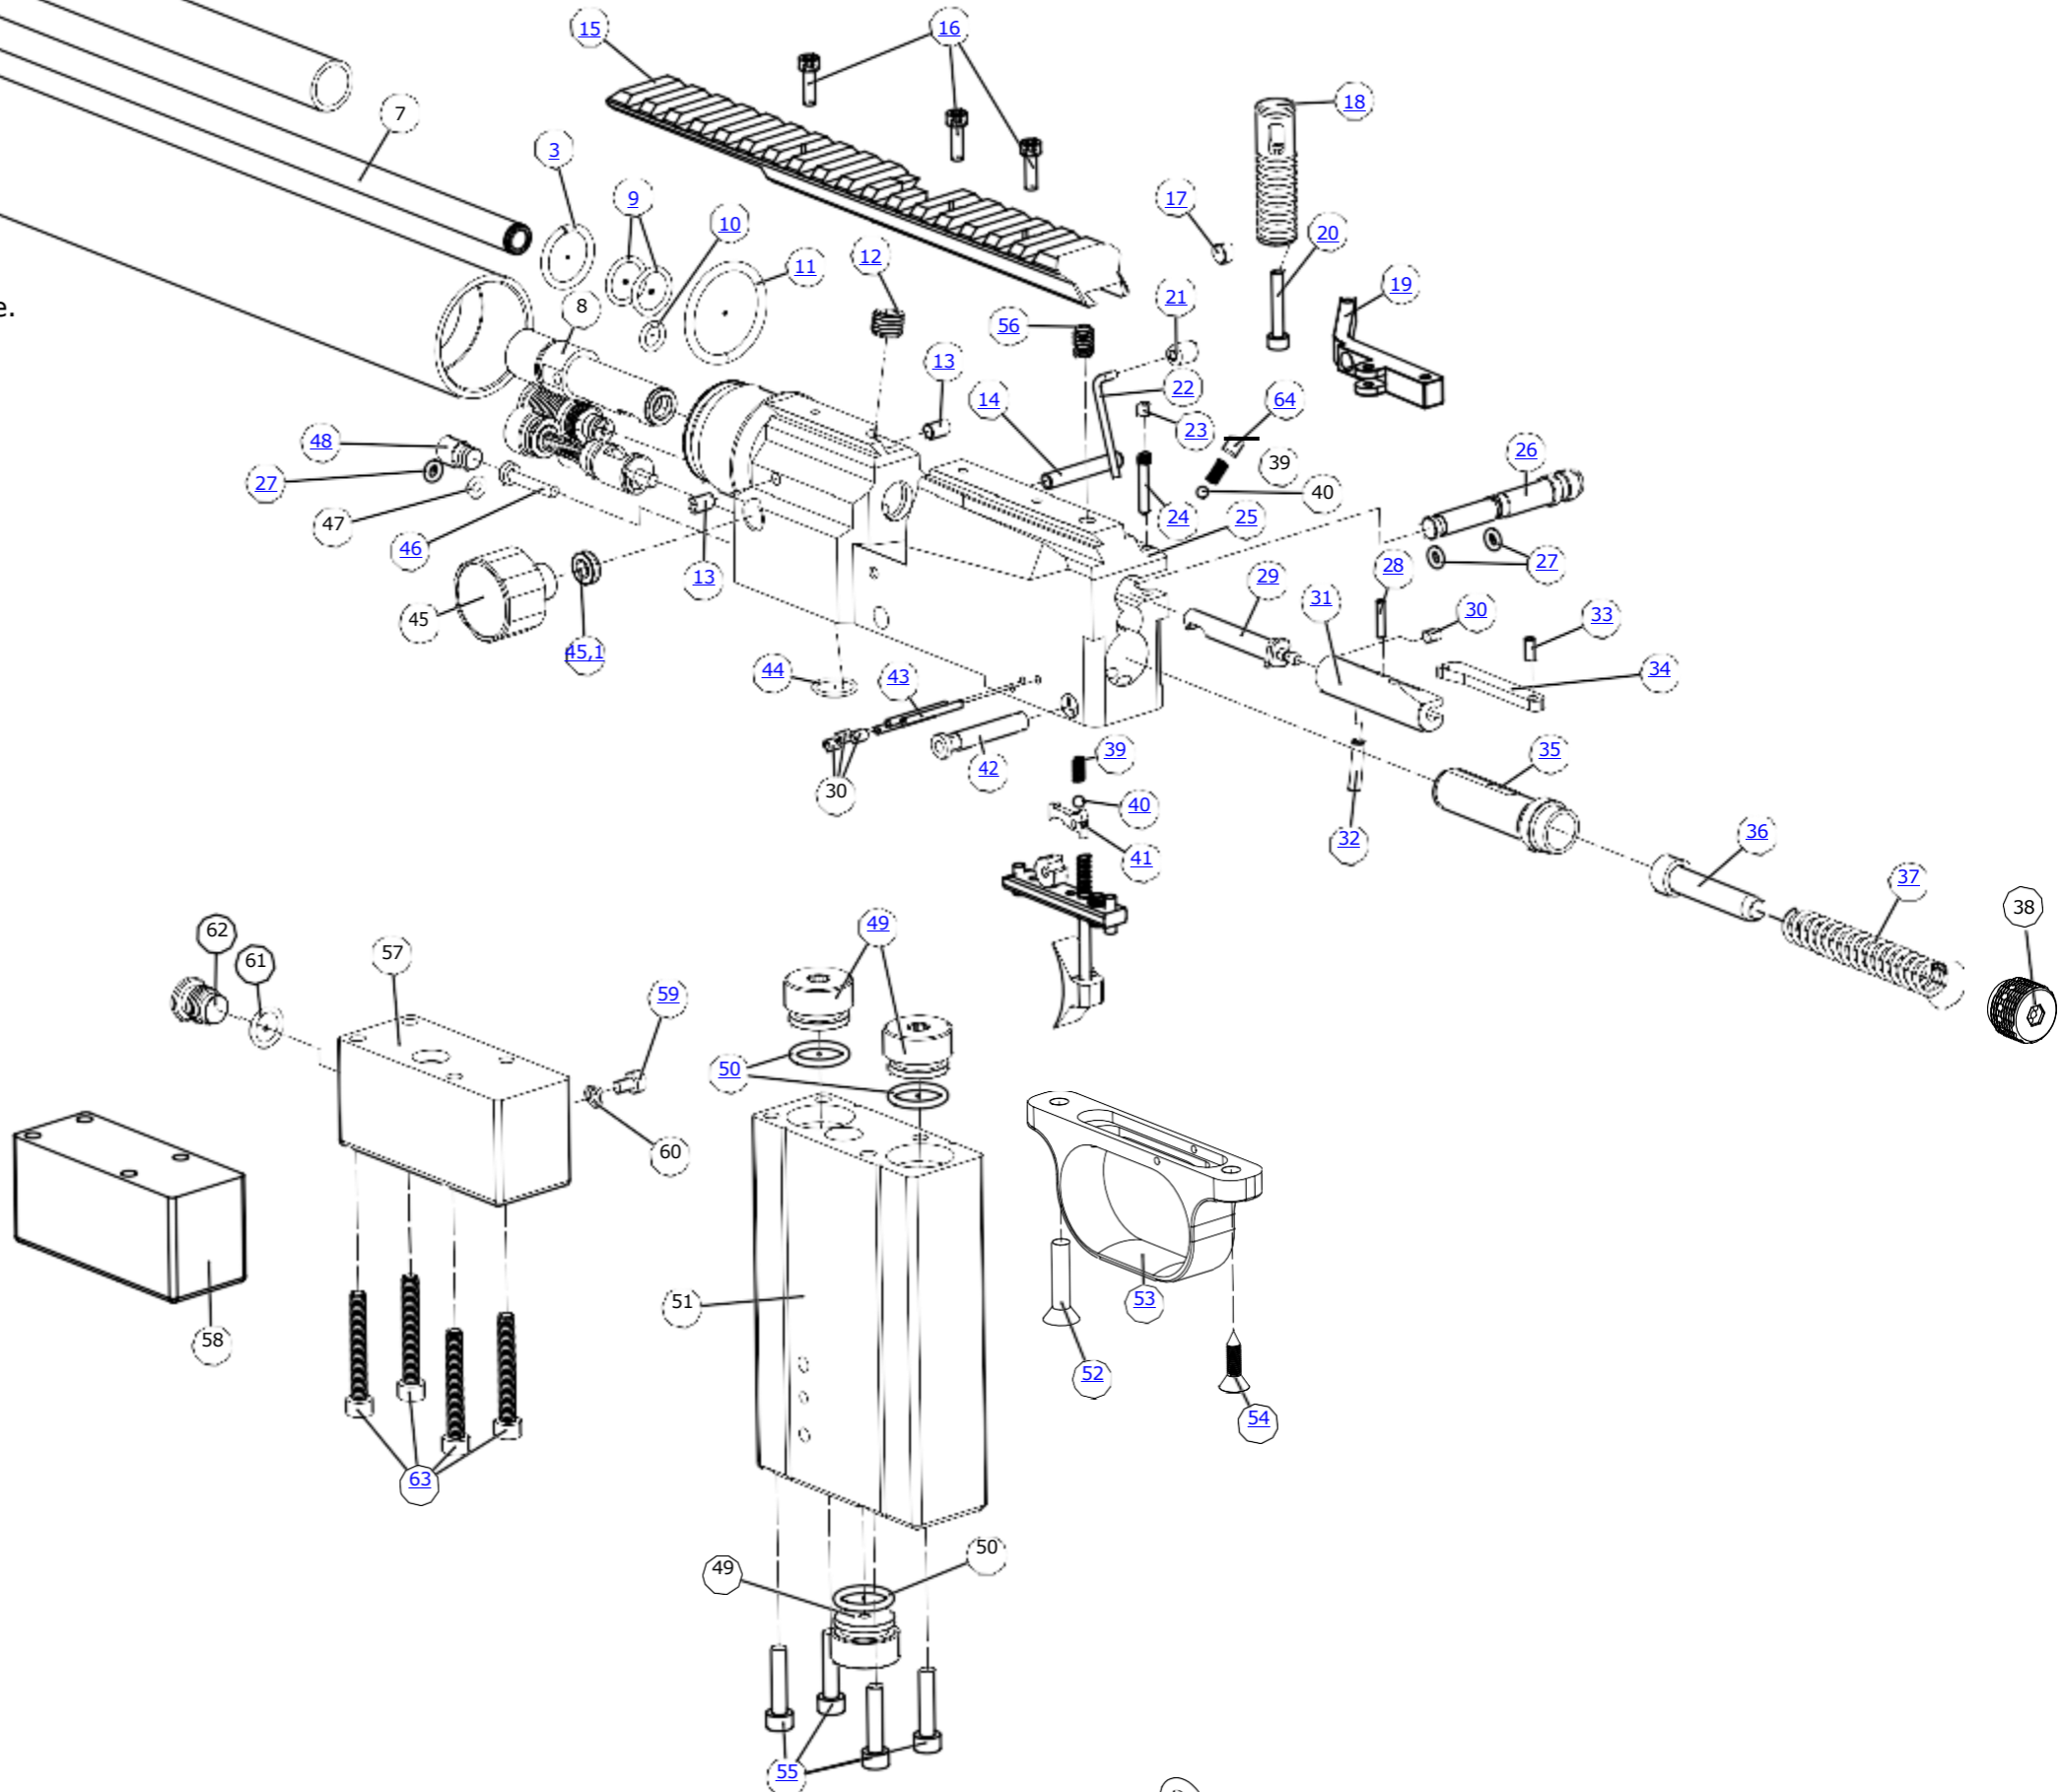

See complete barrel schematic on support page.

ITEM NO.	PART No	DESCRIPTION	QTY.
1	FX20945	Muzzle Thread Cover Dynamic	1
2	FX21754	Muzzle adaptor DRS	1
3	FX19950	O-ring 14,0 x 2,0 NBR 70	2
4	Support page	See Schematic	1
5	Support page	See Schematic	1
6	Support page	See Schematic	1
7	Support page	See Schematic	1
8	Support page	See Schematic	1
9	FX5189	O-ring 10,5x1,5 NBR70	2
10	FX19726	O-ring 5,5x1,5 NBR70	1
11	FX19485	O-ring 23,0x2,5 NBR 70	2
12	FX19955	Grub screw M8x6	1
13	FX2501	Cup point grub screw M4x6	2
14	FX19716	Grub screw M4x25	1
15	21734 replaced with FX21780	Dove Picatinnyrail low profil DRS	1
15.1	FX21781	Dove picatinnyrail high profile DRS	1
16	FX2527	Socket head cap screw M3x10	3
17	FX16100	Magnet 3x5	1
18	FX19611	Side lever handle B2-WC-IM	1
19	FX20064	Sidelever Dreamline	1
20	FX11060	Socket head cap screw M3x18	1
21	FX11200	Safety knob	1
22	FX11625	Safety lever 27,5mm	1
23	FX2562	Cup point grub screw M3x3	1
24	FX19034	Grub screw M3 - Special	1
25	FX21725	Main Block DRS	1
26	FX21733	Fillprobe MKIII	1
27	FX5190	O-ring 3,0x1,5 NBR70	3
28	FX19213	Cylindrical pin 2h6x10	1
29 .177	FX20918	Pellet Probe .177 Dynamic	1
29 .22	FX20919	Pellet Probe .22 Dynamic	1
29 .25	FX20920	Pellet Probe .25 Dynamic	1
30	FX16092	Grub screw M3x4	4
31	FX21730	Carrier DRS	1
32	FX19490	Cylindrical pin 3h6x14	1
33	FX19026	Cylindrical pin 2,5m6x6	1
34	FX19935	Linkage Crown	1
35	FX19039	Hammer v7	1
36	FX11540	Hammer weight	1
37	FX2604	Hammerspring 52mm	1
38	FX21801	Hammer spring adjuster DRS	1
39	FX11501	Spring 0,5x2,5x6,1	2
40	FX4066	Steel ball 3mm	2
41	20394 replaced with FX21093	Trigger Sear Dreamline, Crown 2023	1
42	FX20056	Safety Pivot Bullpup	1
43	FX11502	Cylindrical pin 2h6x20	3
44	FX19720	O-ring 10,0x1,0 NBR90	1
45	FX19774	Pressure Gauge 23mm 250bar	1
45.1	FX19762	X-ring 3,63x2,62 NBR 70	1
46	FX19329	Inlet valve rod "gold"	1
47	FX5209	O-ring 3,0x1,5 NBR 90	1
48	FX21732	Brass plug DRS	1
49	FX21731	Plug for DRS Plenum	3
50	FX19226	O-ring 12x2 NBR 70	3
51	21729 same as FX21782	Magazine Plenum DRS	1
52	FX5185	Countersunk screw M5x18	1
53	FX15008	Straight Trigger Guard	1
54	FX11622	Screw coned 4,2x16mm	1
55	FX5193	Screw M4x18	4
56	FX10374	Second stage trigger screw M5	1
57	21762 same as FX21783	Pellet Plenum DRS	1
58	FX21763	12 fpe Plenum DRS	1
59	FX19715	Socket head cap screw M3x5	1
60	FX19736	Plastic Washer 5,3x3,1x1	1
61	FX5166	O-ring 8,0x1,5 NBR 70	1