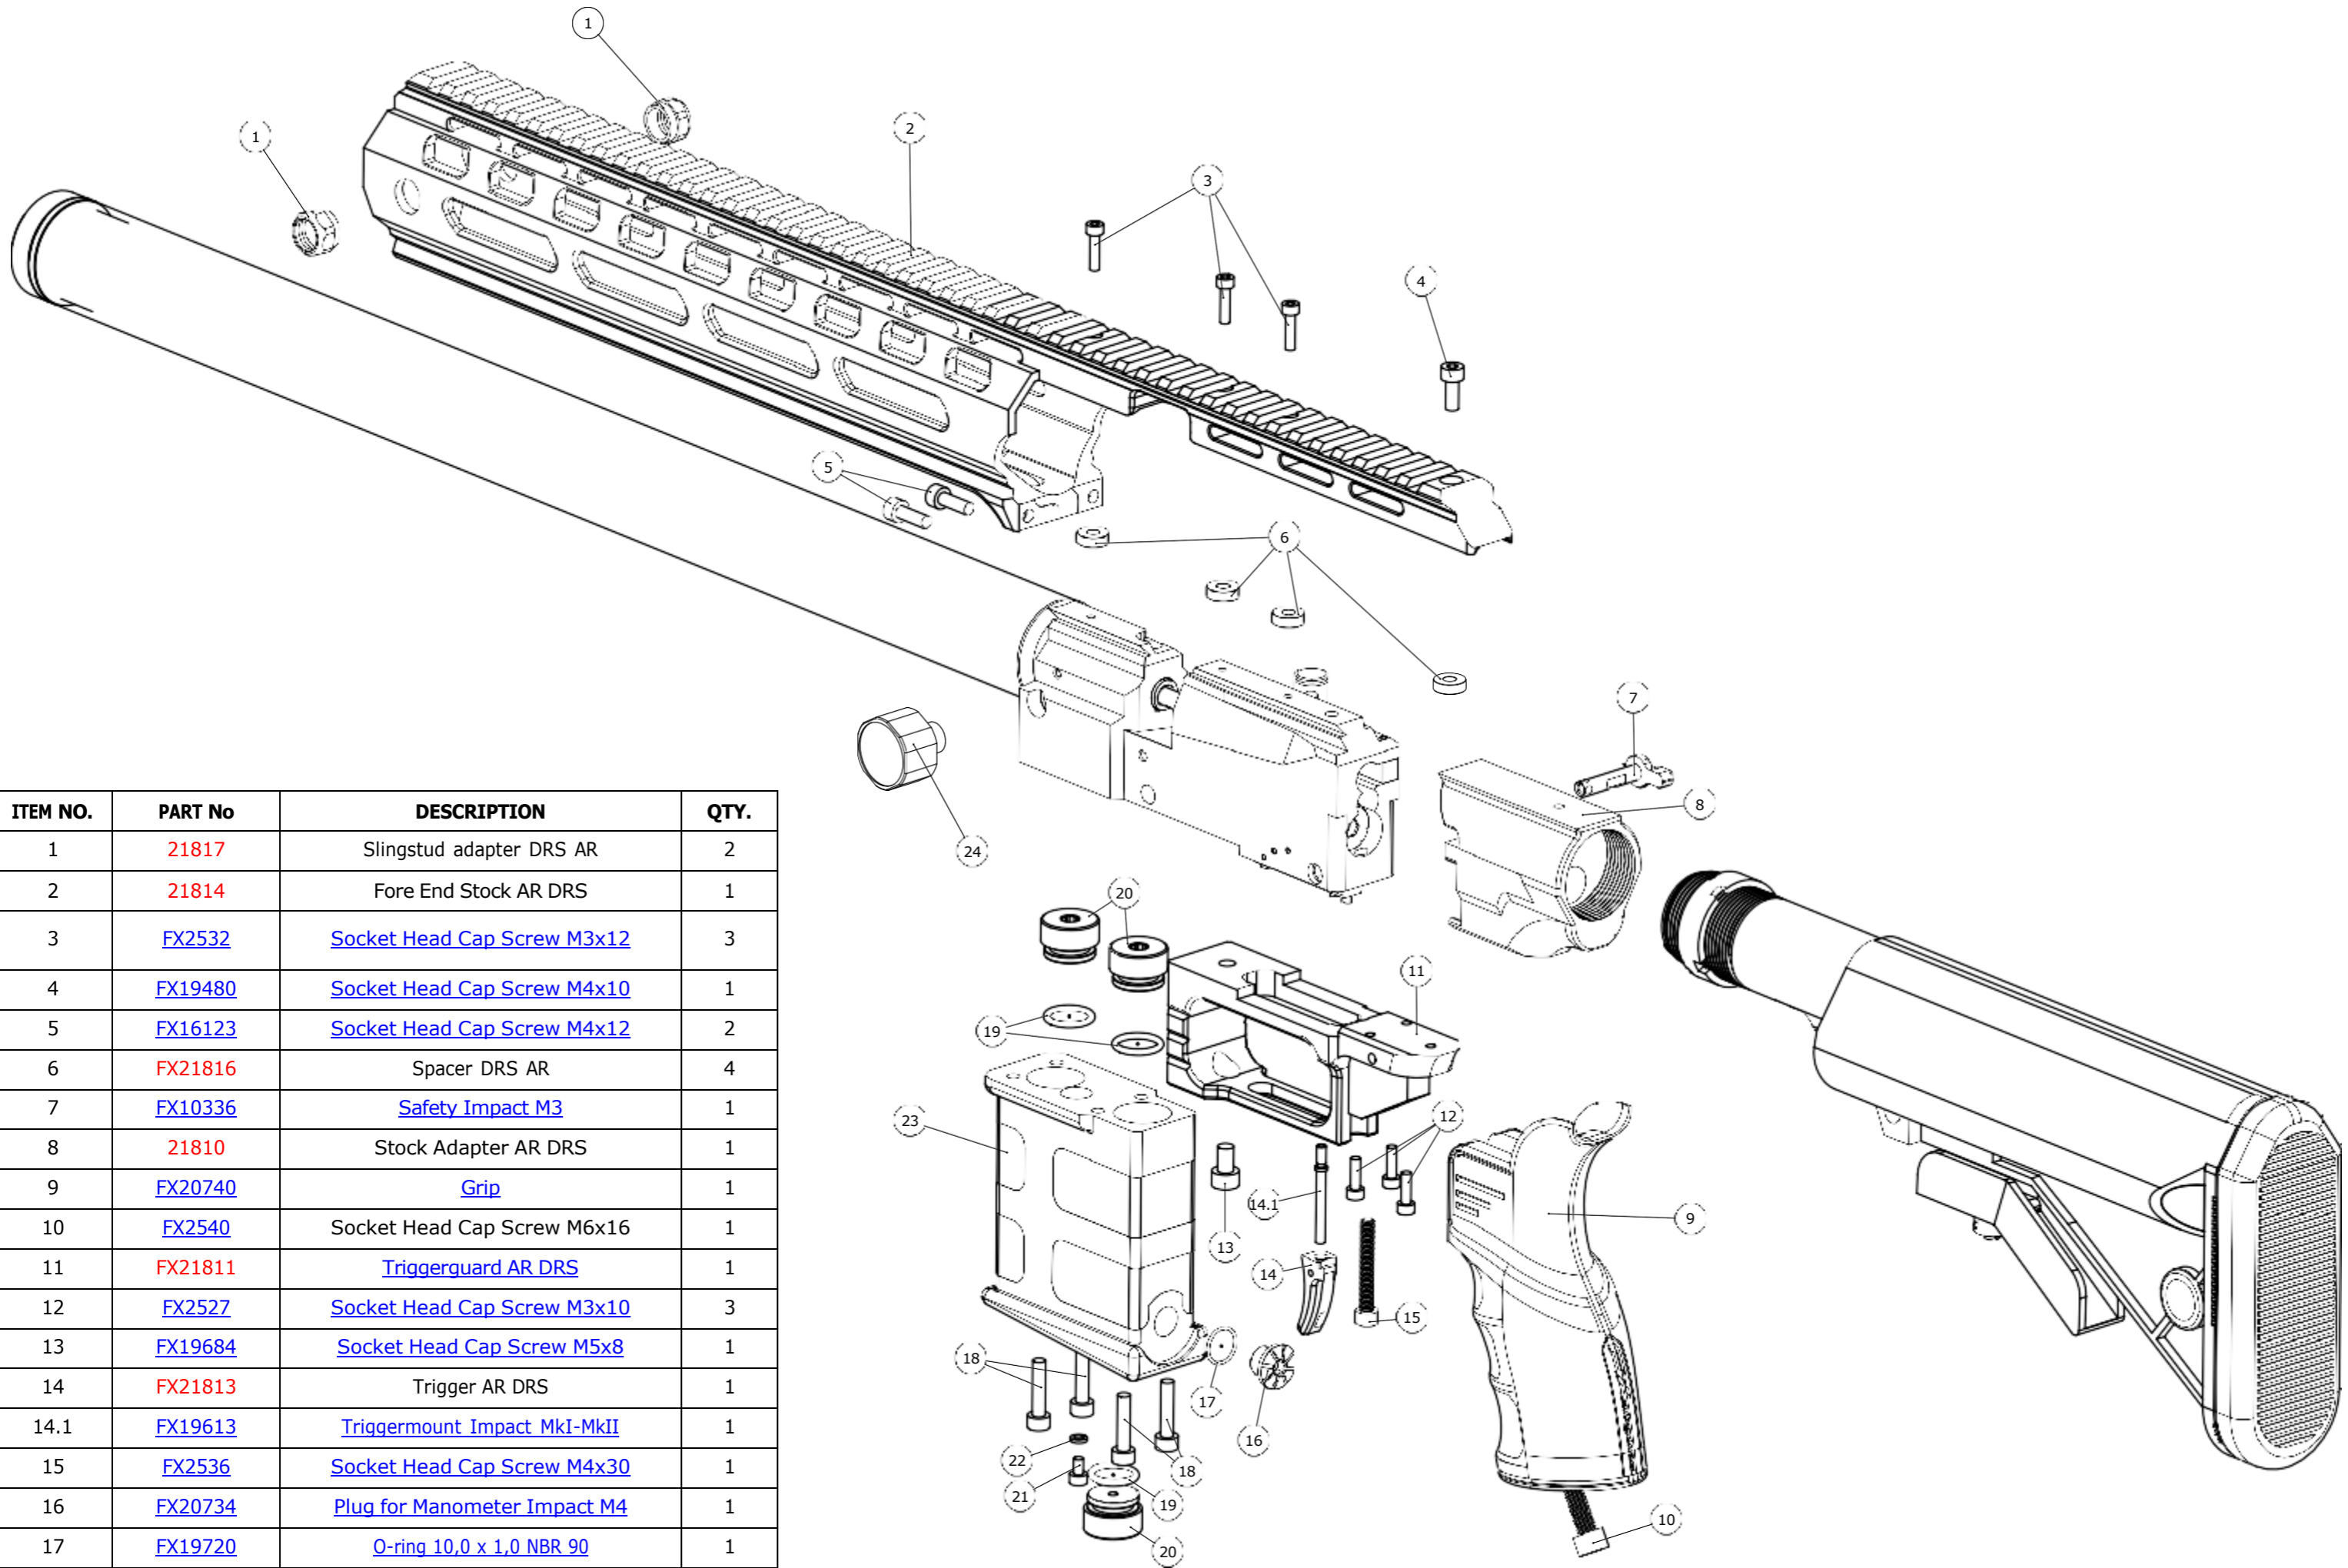

DRS Tactical

ITEM NO.	PART No	DESCRIPTION	QTY.
1	21817	Slingstud adapter DRS AR	2
2	21814	Fore End Stock AR DRS	1
3	FX2532	Socket Head Cap Screw M3x12	3
4	FX19480	Socket Head Cap Screw M4x10	1
5	FX16123	Socket Head Cap Screw M4x12	2
6	FX21816	Spacer DRS AR	4
7	FX10336	Safety Impact M3	1
8	21810	Stock Adapter AR DRS	1
9	FX20740	Grip	1
10	FX2540	Socket Head Cap Screw M6x16	1
11	FX21811	Triggerguard AR DRS	1
12	FX2527	Socket Head Cap Screw M3x10	3
13	FX19684	Socket Head Cap Screw M5x8	1
14	FX21813	Trigger AR DRS	1
14.1	FX19613	Triggermount Impact MkI-MkII	1
15	FX2536	Socket Head Cap Screw M4x30	1
16	FX20734	Plug for Manometer Impact M4	1
17	FX19720	O-ring 10,0 x 1,0 NBR 90	1
18	FX5193	Socket Head Cap Screw M4x18	4
19	FX19226	O-ring 12,0 x 2,0 NBR 70	3
20	FX21731	Plug for DRS Plenum	3
21	FX7984	Socket Head Cap Screw M3x6	1
22	FX19736	Plastic Washer 5,3x3,1x1	1
23	FX21812	Magazine Plenum AR DRS	1
24	FX21819	Pressure Gauge 23mm DRS 250bar black	1