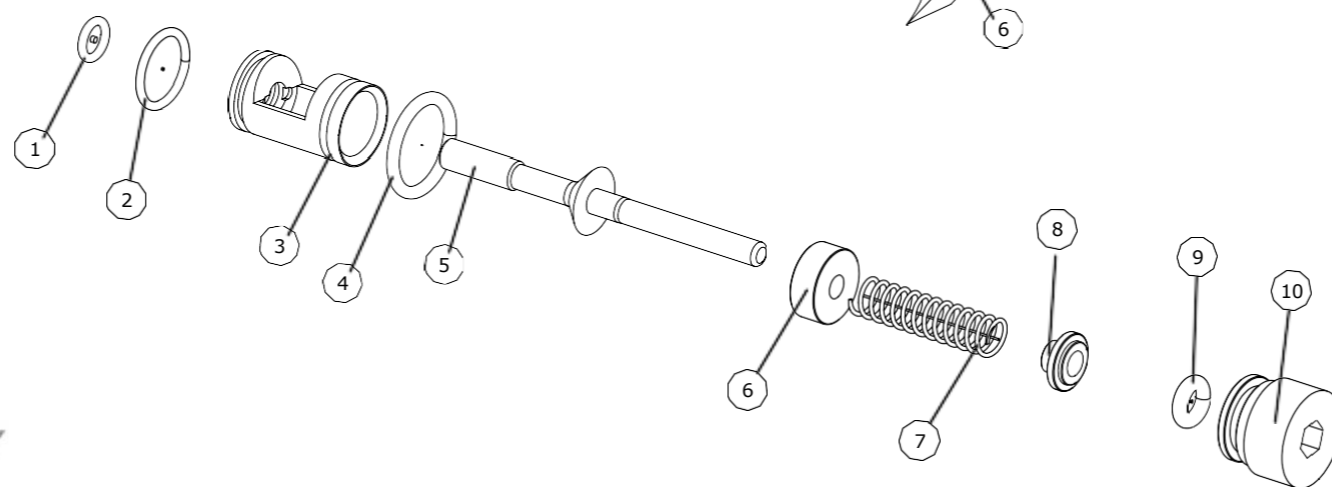

ITEM NO.	PartNo	DESCRIPTION	QTY.
1	FX5158	O-ring 3,5x1 NBR70	1
2	FX19108	O-ring 7,0 x 1,0 NBR 70	1
3	FX20923	Valve Seat Dynamic	1
4	FX19790	O-ring 10,0 x 1,5 NBR 90	1
5	FX20924	Valve Pin Dynamic	1
6	20926 only sold as complete FX21793C or FX21795C	Valve Seal Dynamic	1
7	FX19850	Spring 0,5x4x20	1
8	FX20959	Spring Seat 3,1mm Dynamic	1
9	FX5107	O-ring 2,9 x 1,78 PUR 90	1
10	FX21726	Valve Housing DRS	1