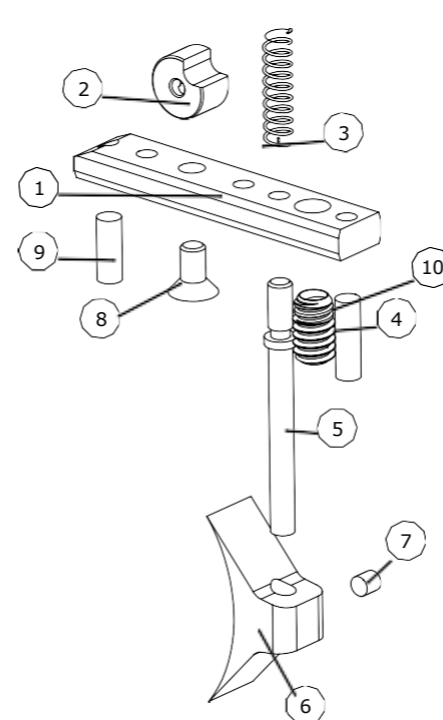

ITEM NO.	PartNo	DESCRIPTION	QTY.
1	FX20033	Triggercatch Dreamline, Standard	1
2	FX11525	Trigger wheel	1
3	FX11504	Spring 0,32x3,2x14,4	1
4	FX11508	Grub screw M3x10	1
5	FX19809	Trigger pin	1
6	FX19136	Adjustable trigger blade	1
7	FX12035	Grub screw M2,5x2,5	1
8	FX2504	Countersunk screw M3x6	1
9	FX19742	Grub screw M3x8	1
10	FX11015	Adj screw second stage, soft	1