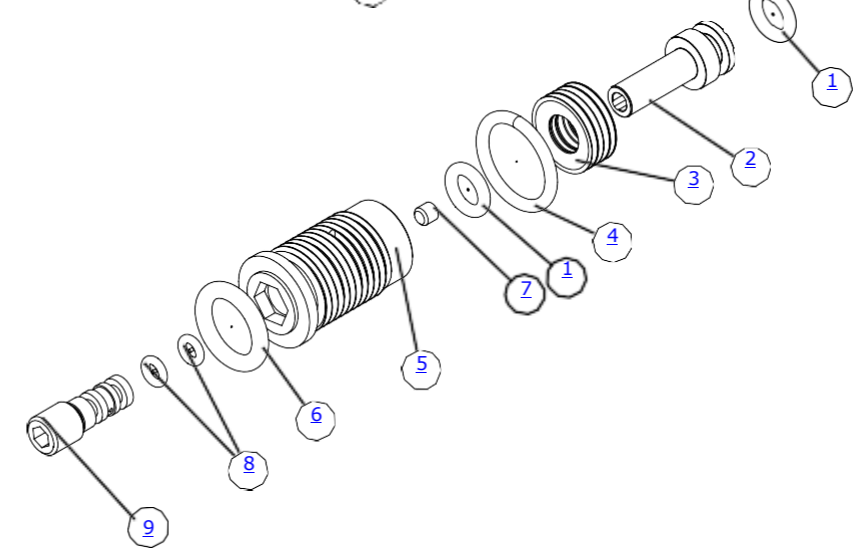

See complete barrel schematic on support page.

ITEM NO.	PART No	DESCRIPTION	QTY.
1	FX20945	Muzzle Thread Cover Dynamic	1
2	FX21754	Muzzle adaptor DRS	1
3	FX19950	O-ring 14,0 x 2,0 NBR 70	2
4	Support page	See Schematic	1
5	Support page	See Schematic	1
6	Support page	See Schematic	1
7	Support page	See Schematic	1
8	Support page	See Schematic	1
9	FX5189	O-ring 10,5x1,5 NBR70	2
10	FX19726	O-ring 5,5x1,5 NBR70	1
11	FX19485	O-ring 23,0x2,5 NBR 70	2
12	FX19955	Grub screw M8x6	1
13	FX2501	Cup point grub screw M4x6	2
14	FX19716	Grub screw M4x25	1
15	21734 replaced with FX21780	Dove Picatinnyrail low profil DRS	1
15.1	FX21781	Dove picatinnyrail high profile DRS	1
16	FX2527	Socket head cap screw M3x10	3
17	FX16100	Magnet 3x5	1
18	FX19611	Side lever handle B2-WC-IM	1
19	FX20064	Sidelever Dreamline	1
20	FX11060	Socket head cap screw M3x18	1
21	FX11200	Safety knob	1
22	FX11625	Safety lever 27,5mm	1
23	FX2562	Cup point grub screw M3x3	1
24	FX19034	Grub screw M3 - Special	1
25	FX21725	Main Block DRS	1
26	FX21733	Fillprobe MKIII	1
27	FX5190	O-ring 3,0x1,5 NBR70	3
28	FX19213	Cylindrical pin 2h6x10	1
29 .177	FX20918	Pellet Probe .177 Dynamic	1
29 .22	FX20919	Pellet Probe .22 Dynamic	1
29 .25	FX20920	Pellet Probe .25 Dynamic	1
30	FX16092	Grub screw M3x4	4
31	FX21730	Carrier DRS	1
32	FX19490	Cylindrical pin 3h6x14	1
33	FX19026	Cylindrical pin 2,5m6x6	1
34	FX19935	Linkage Crown	1
35	FX19039	Hammer v7	1
36	FX11540	Hammer weight	1
37	FX2604	Hammerspring 52mm	1
38	FX21801	Hammer spring adjuster DRS	1
39	FX11501	Spring 0,5x2,5x6,1	2
40	FX4066	Steel ball 3mm	2
41	20394 replaced with FX21093	Trigger Sear Dreamline, Crown 2023	1
42	FX20056	Safety Pivot Bullpup	1
43	FX11502	Cylindrical pin 2h6x20	3
44	FX19720	O-ring 10,0x1,0 NBR90	1
45	FX19774	Pressure Gauge 23mm 250bar	1
45.1	FX19762	X-ring 3,63x2,62 NBR 70	1
46	FX19329	Inlet valve rod "gold"	1
47	FX5209	O-ring 3,0x1,5 NBR 90	1
48	FX21732	Brass plug DRS	1
49	FX21731	Plug for DRS Plenum	3
50	FX19226	O-ring 12x2 NBR 70	3
51	21729 same as FX21782	Magazine Plenum DRS	1
52	FX5185	Countersunk screw M5x18	1
53	FX15008	Straight Trigger Guard	1
54	FX11622	Screw coned 4,2x16mm	1
55	FX5193	Screw M4x18	4
56	FX10374	Second stage trigger screw M5	1
57	21762 same as FX21783	Pellet Plenum DRS	1
58	FX21763	12 fpe Plenum DRS	1
59	FX19715	Socket head cap screw M3x5	1
60	FX19736	Plastic Washer 5,3x3,1x1	1
61	FX5166	O-ring 8,0x1,5 NBR 70	1