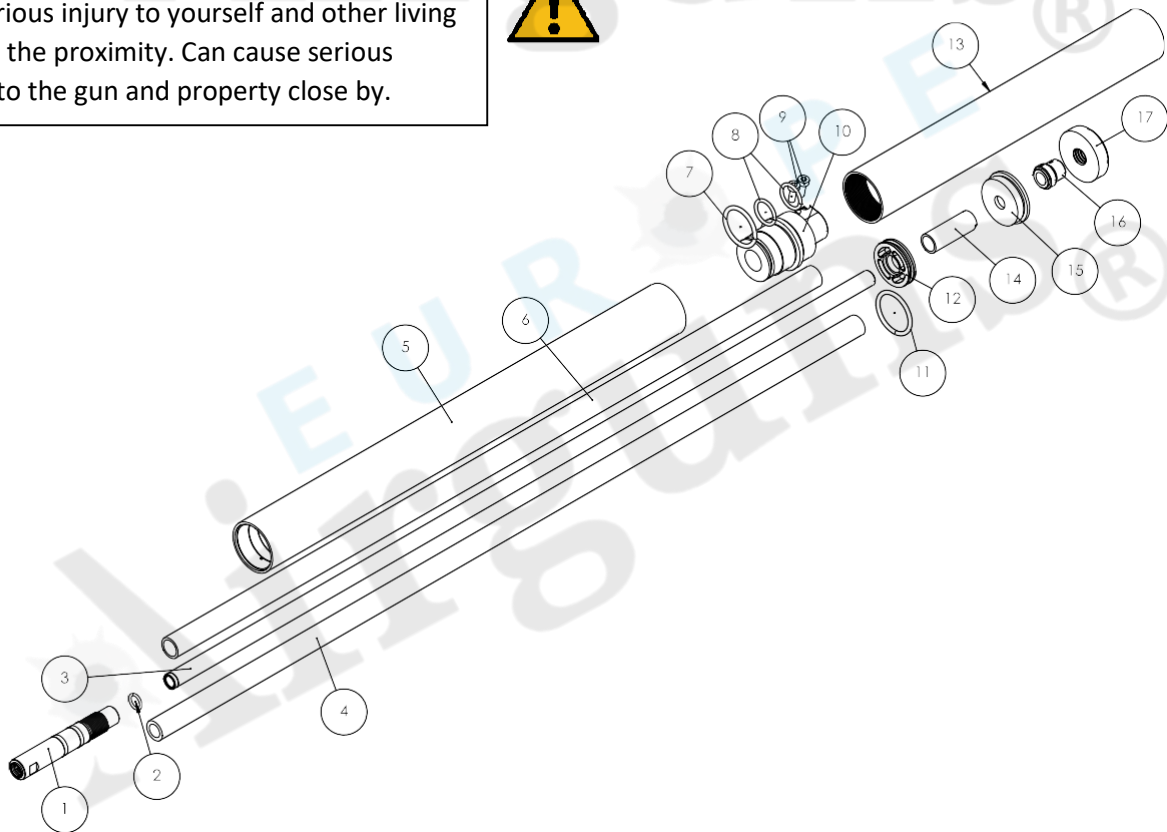

To find out more visit <https://europeairguns.com>

If there is a spare part that is missing, please contact us here: <https://europeairguns.com/en/contact-us>

Barrel system runs thru a pressurized tube, faulty dismantling or faulty re-assembly Can cause serious injury to yourself and other living beings in the proximity. Can cause serious damage to the gun and property close by.