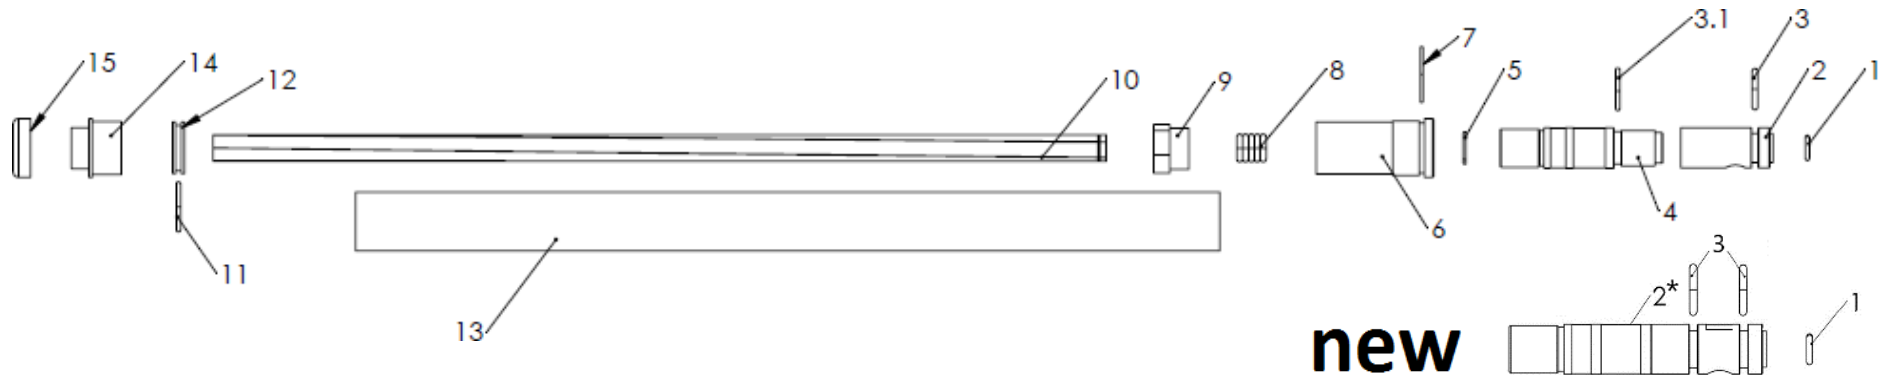

Model	WEBSITE	Date	Revision	Revision date
Tube kit Superlight Dreamline	https://europeairguns.com	2022-01-27	EN.	-

Tube kit Superlight .177, 300mm, Art.No. FX 20246				Tube kit Superlight .22, 300mm, Art.No. FX 20247			
NO	DESCRIPTION	ART.NO	QTY	NO	DESCRIPTION	ART.NO	QTY
1	O-ring 4,3 x 1,5 NBR 70	FX2529	1	1	O-ring 5,5 x 1,5 NBR 70	FX19726	1
2	Barrel inlet .177 Impact/Crown *Last units	FX19628	1	2	Barrel inlet .22 Impact/Crown/Dreamline * DISCONTINUED	REPLACED	1
2*	Barrel Attachment W/Dual Inlet .177	FX20841	1	2*	Barrel Attachment W/Dual Inlet .22	FX20842	1
3	O-ring 10,0 x 2,0 NBR 70	FX19703	2	3	O-ring 10,0 x 2,0 NBR 70	FX19703	2
4	Barrel Attachment .177 *Last units	FX19960	1	4	Barrel attachment .22 * DISCONTINUED	REPLACED	1
5	O-ring 7,0 x 1,0 NBR 70	FX19837	1	5	O-ring 8,0 x 1,0 NBR 70	FX19117	1
6	Start Dreamline	FX20049	1	6	Start Dreamline	FX20049	1
7	O-ring 14,0 x 1,0 NBR 70	FX16054	1	7	O-ring 14,0 x 1,0 NBR 70	FX16054	1
8	O-ring 6,02 x 2,62 NBR 70	FX19958	5	8	O-ring 5,23 x 2,62 NBR 70	FX19952	5
9	Liner nut 7mm	FX20167	1	9	Liner nut 8mm	FX20168	1
10	Superior Liner 4,5mm 300mm	FX20362	1	10	Liner 5,5 300mm Superior	FX20243	1
11	O-ring 14,0 x 1,5 NBR 70	FX19718	1	11	O-ring 14,0 x 1,5 NBR 70	FX19718	1
12	Pipe bushing 7mm yd 17,6	FX20191	1	12	Barrel bushing 8mm yd 17,6	FX20192	1
13	Shroud 20x295	FX20371	1	13	Shroud 20x295	FX20371	1
14	Muzzle Dreamline .177.22	FX20357	1	14	Muzzle Dreamline .177.22	FX20357	1
15	Muzzle-thread cover	FX19821	1	15	Muzzle-thread cover	FX19821	1

Barrel Attachment W/Dual Inlet.
 2* - .177 [FX20841](#)
 2* - .22 [FX20842](#)
 2* - .25 [FX20843](#)
 2* - .30 [FX20844](#)

This spare part replaces both Barrel inlet (2) and barrel attachment (4).
 It comes with all O-rings installed.
 It has 2 transfer ports, pellets and slugs.